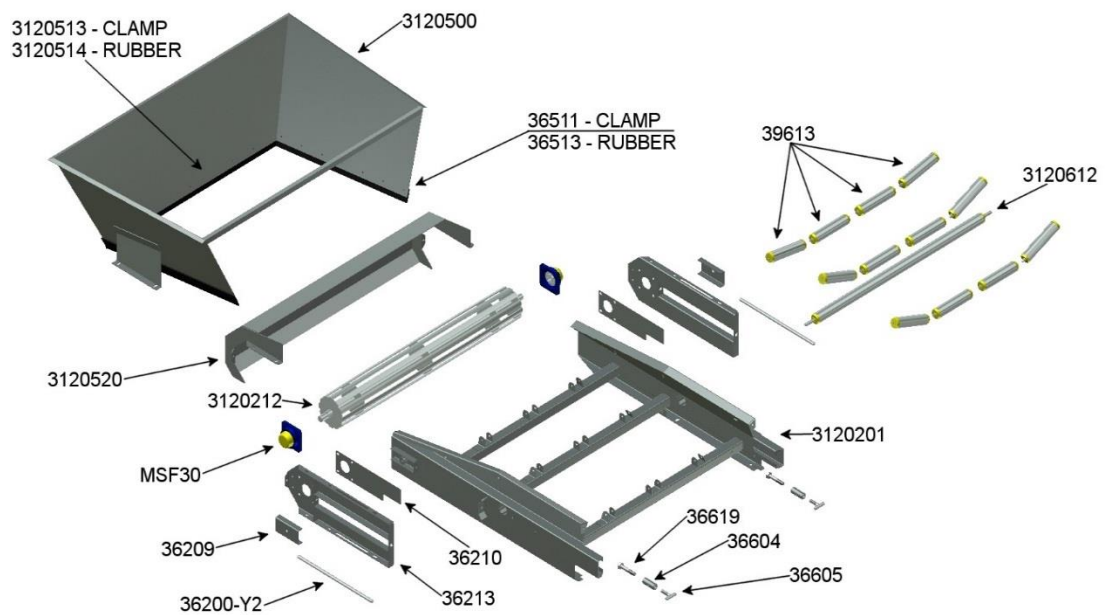

EASIKIT 1200 PARTS

1201 - HEAD DRIVE UNIT

1205 - SNUB HEAD DRIVE UNIT

1202 - BASE TENSION UNIT

1203 - 1.2m (4ft) SECTION

1204 - 2.4m (8ft) SECTION

EK1200 PARTS ORDER FORM

Company name:

Your name:

Address:

Tel no:

Post Code:

Your Order no:

E-mail:

EASIKIT 1200 HEAD UNIT		
ITEM NO.	DESCRIPTION	QTY
3120101	Head Unit frame	
3120106	Drive Drum	
345114	Head Plate (RH)	
345113	Head Plate (LH)	
36107	Motor Bracket	
3120612	Return Roller	
3120612A	Disc Return Roller	
39613	Top Roller	
30000-TS	Tracking Stud	
SF40	Head Drum Bearing	
36562	Primary side brackets	
3120553	Belt Scraper Blade Clamp	
3120554	Belt Scraper Frame	
3120555	Polyurethane Scraper Blade	
3120560	Head Top Cover	
3120101	Head Unit frame	

EASIKIT 1200 BASE TENSION UNIT (Cont'd)		
ITEM NO.	DESCRIPTION	QTY
36210	Finger Guard	
36213	Tail Bracket	
36604	Toggle Boss	
36605	Toggle Tee	
36619	Toggle Bolt	
3120212	Tail Drum	
3120612	Return Roller	
3120612A	Disc Return Roller	
39613	Top Roller	
MSF30	Tail Bearing	
36200-Y2	Tensioning Stud	
3120500	Hopper Frame	
3120514	Back Rubber	
3120513	Back Rubber Clamp	
36511	Side Rubber Clamp	
36513	Side Rubber	
3120520	Tail Guard	

EASIKIT 1200 1.2m (4ft) SECTION		
ITEM NO.	DESCRIPTION	QTY
3120301	1.2m (4ft) Section Frame	
3120612	Return Roller	
3120612A	Disc Return Roller	
39613	Top Roller	
36604	Toggle Boss	
36605	Toggle Tee	
36619	Toggle Bolt	
3120532	1.2m Top Cover	