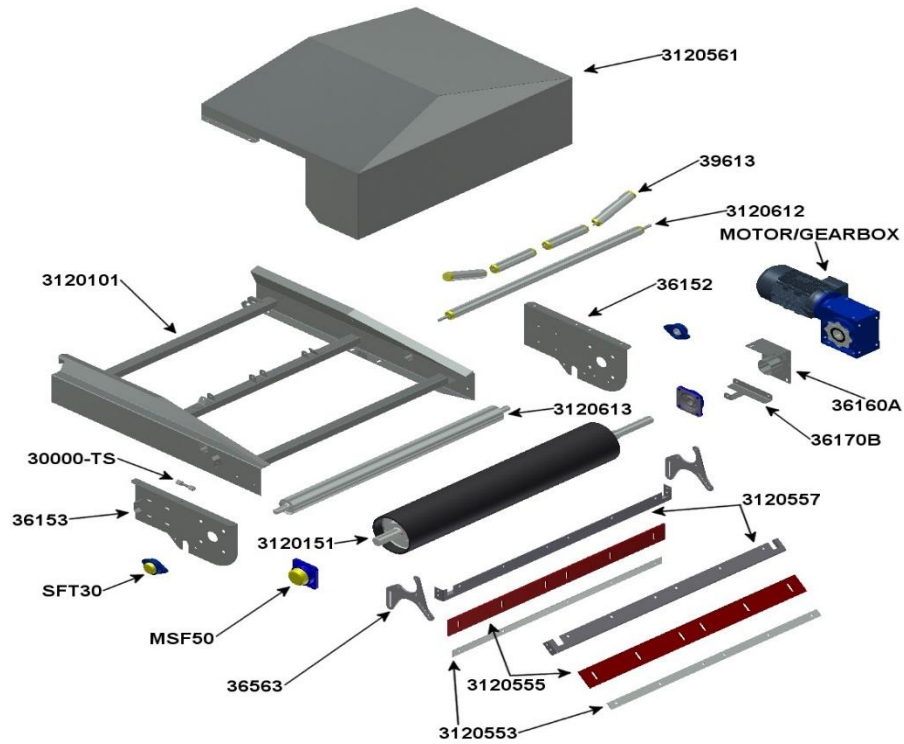

EASIKIT 1200 PARTS

1201 - HEAD DRIVE UNIT

1205 - SNUB HEAD DRIVE UNIT

1202 - BASE TENSION UNIT

1203 - 1.2m (4ft) SECTION

1204 - 2.4m (8ft) SECTION

EK1200 PARTS ORDER FORM

Company name:

Your name:

Address:

Tel no:

Post Code:

Your Order no:

E-mail:

EASIKIT 1200 HEAD UNIT		
ITEM NO.	DESCRIPTION	QTY
3120101	Head Unit frame	
3120106	Drive Drum	
345114	Head Plate (RH)	
345113	Head Plate (LH)	
36107	Motor Bracket	
3120612	Return Roller	
3120612A	Disc Return Roller	
39613	Top Roller	
30000-TS	Tracking Stud	
SF40	Head Drum Bearing	
36562	Primary side brackets	
3120553	Belt Scraper Blade Clamp	
3120554	Belt Scraper Frame	
3120555	Polyurethane Scraper Blade	
3120560	Head Top Cover	
3120101	Head Unit frame	

EASIKIT 1200 BASE TENSION UNIT (Cont'd)		
ITEM NO.	DESCRIPTION	QTY
36210	Finger Guard	
36213	Tail Bracket	
36604	Toggle Boss	
36605	Toggle Tee	
36619	Toggle Bolt	
3120212	Tail Drum	
3120612	Return Roller	
3120612A	Disc Return Roller	
39613	Top Roller	
MSF30	Tail Bearing	
36200-Y2	Tensioning Stud	
3120500	Hopper Frame	
3120514	Back Rubber	
3120513	Back Rubber Clamp	
36511	Side Rubber Clamp	
36513	Side Rubber	
3120520	Tail Guard	

EASIKIT 1200 1.2m (4ft) SECTION		
ITEM NO.	DESCRIPTION	QTY
3120301	1.2m (4ft) Section Frame	
3120612	Return Roller	
3120612A	Disc Return Roller	
39613	Top Roller	
36604	Toggle Boss	
36605	Toggle Tee	
36619	Toggle Bolt	
3120532	1.2m Top Cover	