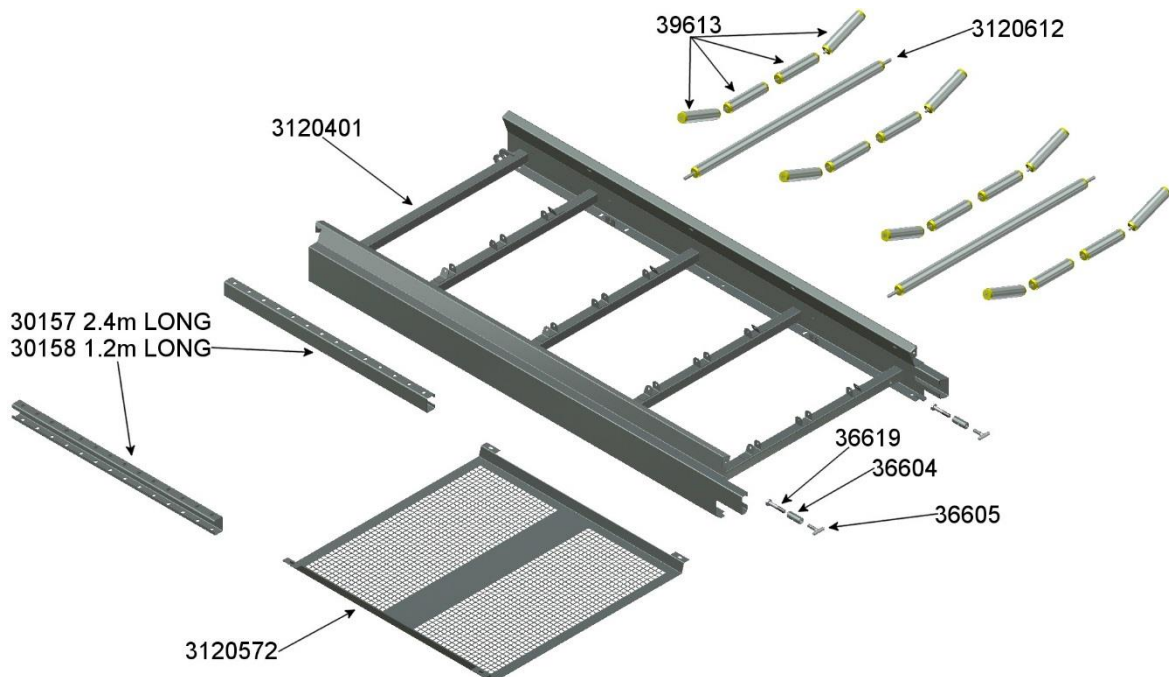

EASIKIT 1200 PARTS

1201 - HEAD DRIVE UNIT

1205 - SNUB HEAD DRIVE UNIT

1202 - BASE TENSION UNIT

1203 - 1.2m (4ft) SECTION

1204 - 2.4m (8ft) SECTION

EK1200 PARTS ORDER FORM

Company name:

Your name:

Address:

Tel no:

Post Code:

Your Order no:

E-mail:

EASIKIT 1200 HEAD UNIT		
ITEM NO.	DESCRIPTION	QTY
3120101	Head Unit frame	
3120106	Drive Drum	
345114	Head Plate (RH)	
345113	Head Plate (LH)	
36107	Motor Bracket	
3120612	Return Roller	
3120612A	Disc Return Roller	
39613	Top Roller	
30000-TS	Tracking Stud	
SF40	Head Drum Bearing	
36562	Primary side brackets	
3120553	Belt Scraper Blade Clamp	
3120554	Belt Scraper Frame	
3120555	Polyurethane Scraper Blade	
3120560	Head Top Cover	
3120101	Head Unit frame	

EASIKIT 1200 BASE TENSION UNIT (Cont'd)		
ITEM NO.	DESCRIPTION	QTY
36210	Finger Guard	
36213	Tail Bracket	
36604	Toggle Boss	
36605	Toggle Tee	
36619	Toggle Bolt	
3120212	Tail Drum	
3120612	Return Roller	
3120612A	Disc Return Roller	
39613	Top Roller	
MSF30	Tail Bearing	
36200-Y2	Tensioning Stud	
3120500	Hopper Frame	
3120514	Back Rubber	
3120513	Back Rubber Clamp	
36511	Side Rubber Clamp	
36513	Side Rubber	
3120520	Tail Guard	

EASIKIT 1200 1.2m (4ft) SECTION		
ITEM NO.	DESCRIPTION	QTY
3120301	1.2m (4ft) Section Frame	
3120612	Return Roller	
3120612A	Disc Return Roller	
39613	Top Roller	
36604	Toggle Boss	
36605	Toggle Tee	
36619	Toggle Bolt	
3120532	1.2m Top Cover	