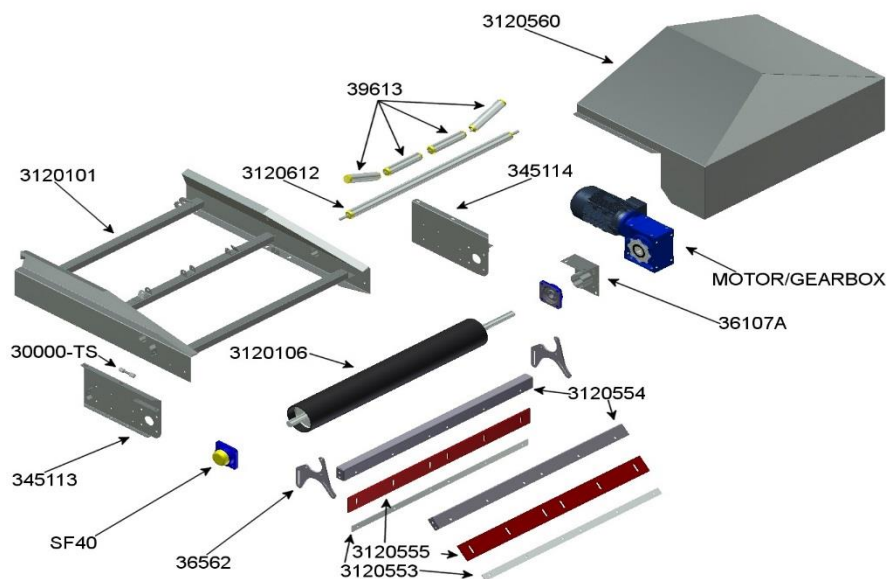

EASIKIT 1200 PARTS

1201 - HEAD DRIVE UNIT

1205 - SNUB HEAD DRIVE UNIT

1202 - BASE TENSION UNIT

1203 - 1.2m (4ft) SECTION

1204 - 2.4m (8ft) SECTION

EK1200 PARTS ORDER FORM

Company name:

Your name:

Address:

Tel no:

Post Code:

Your Order no:

E-mail:

EASIKIT 1200 HEAD UNIT		
ITEM NO.	DESCRIPTION	QTY
3120101	Head Unit frame	
3120106	Drive Drum	
345114	Head Plate (RH)	
345113	Head Plate (LH)	
36107	Motor Bracket	
3120612	Return Roller	
3120612A	Disc Return Roller	
39613	Top Roller	
30000-TS	Tracking Stud	
SF40	Head Drum Bearing	
36562	Primary side brackets	
3120553	Belt Scraper Blade Clamp	
3120554	Belt Scraper Frame	
3120555	Polyurethane Scraper Blade	
3120560	Head Top Cover	
3120101	Head Unit frame	

EASIKIT 1200 BASE TENSION UNIT (Cont'd)		
ITEM NO.	DESCRIPTION	QTY
36210	Finger Guard	
36213	Tail Bracket	
36604	Toggle Boss	
36605	Toggle Tee	
36619	Toggle Bolt	
3120212	Tail Drum	
3120612	Return Roller	
3120612A	Disc Return Roller	
39613	Top Roller	
MSF30	Tail Bearing	
36200-Y2	Tensioning Stud	
3120500	Hopper Frame	
3120514	Back Rubber	
3120513	Back Rubber Clamp	
36511	Side Rubber Clamp	
36513	Side Rubber	
3120520	Tail Guard	

EASIKIT 1200 1.2m (4ft) SECTION		
ITEM NO.	DESCRIPTION	QTY
3120301	1.2m (4ft) Section Frame	
3120612	Return Roller	
3120612A	Disc Return Roller	
39613	Top Roller	
36604	Toggle Boss	
36605	Toggle Tee	
36619	Toggle Bolt	
3120532	1.2m Top Cover	