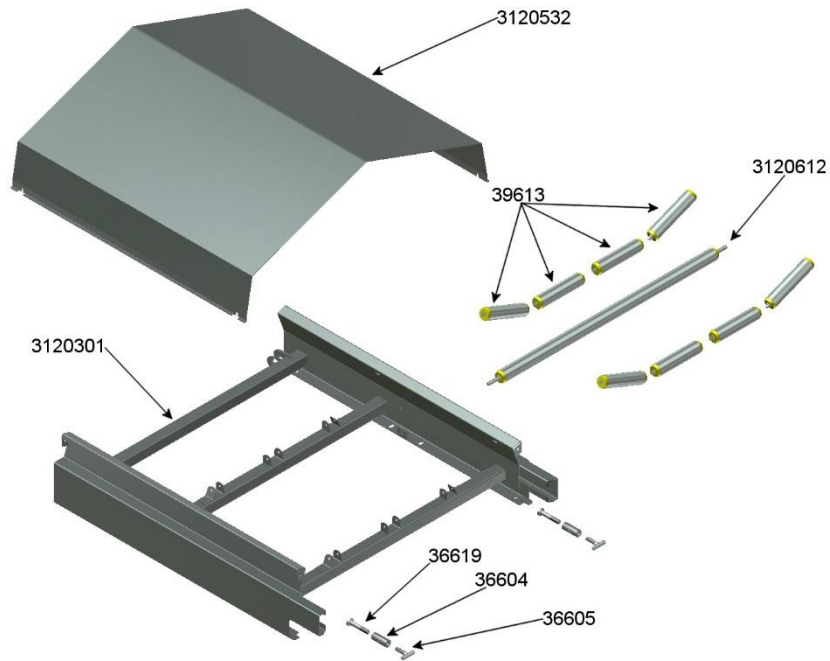

EASIKIT 1200 PARTS

1201 - HEAD DRIVE UNIT

1205 - SNUB HEAD DRIVE UNIT

1202 - BASE TENSION UNIT

1203 - 1.2m (4ft) SECTION

1204 - 2.4m (8ft) SECTION

EK1200 PARTS ORDER FORM

Company name:

Your name:

Address:

Tel no:

Post Code:

Your Order no:

E-mail:

EASIKIT 1200 HEAD UNIT		
ITEM NO.	DESCRIPTION	QTY
3120101	Head Unit frame	
3120106	Drive Drum	
345114	Head Plate (RH)	
345113	Head Plate (LH)	
36107	Motor Bracket	
3120612	Return Roller	
3120612A	Disc Return Roller	
39613	Top Roller	
30000-TS	Tracking Stud	
SF40	Head Drum Bearing	
36562	Primary side brackets	
3120553	Belt Scraper Blade Clamp	
3120554	Belt Scraper Frame	
3120555	Polyurethane Scraper Blade	
3120560	Head Top Cover	
3120101	Head Unit frame	

EASIKIT 1200 BASE TENSION UNIT (Cont'd)		
ITEM NO.	DESCRIPTION	QTY
36210	Finger Guard	
36213	Tail Bracket	
36604	Toggle Boss	
36605	Toggle Tee	
36619	Toggle Bolt	
3120212	Tail Drum	
3120612	Return Roller	
3120612A	Disc Return Roller	
39613	Top Roller	
MSF30	Tail Bearing	
36200-Y2	Tensioning Stud	
3120500	Hopper Frame	
3120514	Back Rubber	
3120513	Back Rubber Clamp	
36511	Side Rubber Clamp	
36513	Side Rubber	
3120520	Tail Guard	

EASIKIT 1200 1.2m (4ft) SECTION		
ITEM NO.	DESCRIPTION	QTY
3120301	1.2m (4ft) Section Frame	
3120612	Return Roller	
3120612A	Disc Return Roller	
39613	Top Roller	
36604	Toggle Boss	
36605	Toggle Tee	
36619	Toggle Bolt	
3120532	1.2m Top Cover	