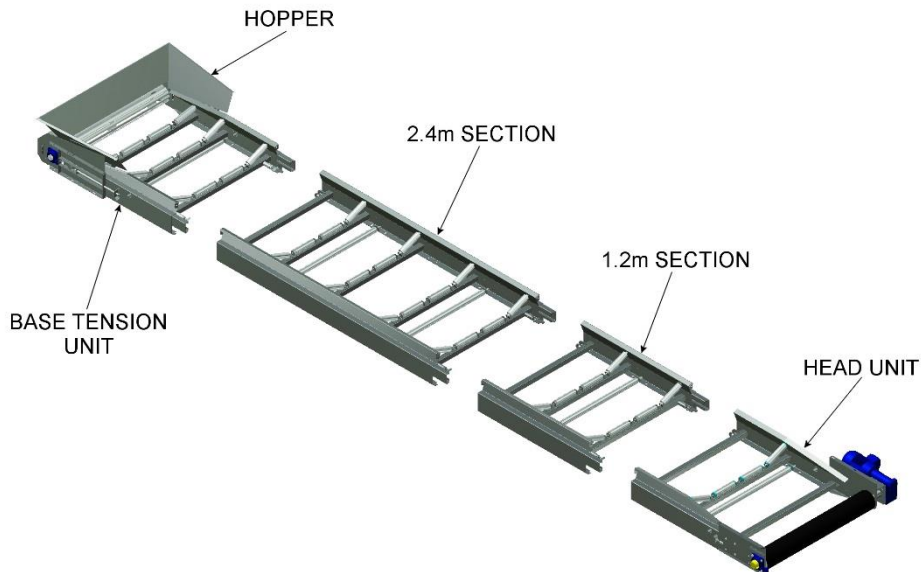

EASIKIT 1200 PARTS

1201 - HEAD DRIVE UNIT

1205 - SNUB HEAD DRIVE UNIT

1202 - BASE TENSION UNIT

1203 - 1.2m (4ft) SECTION

1204 - 2.4m (8ft) SECTION

EK1200 PARTS ORDER FORM

Company name:

Your name:

Address:

Tel no:

Post Code:

Your Order no:

E-mail:

EASIKIT 1200 HEAD UNIT		
ITEM NO.	DESCRIPTION	QTY
3120101	Head Unit frame	
3120106	Drive Drum	
345114	Head Plate (RH)	
345113	Head Plate (LH)	
36107	Motor Bracket	
3120612	Return Roller	
3120612A	Disc Return Roller	
39613	Top Roller	
30000-TS	Tracking Stud	
SF40	Head Drum Bearing	
36562	Primary side brackets	
3120553	Belt Scraper Blade Clamp	
3120554	Belt Scraper Frame	
3120555	Polyurethane Scraper Blade	
3120560	Head Top Cover	
3120101	Head Unit frame	

EASIKIT 1200 BASE TENSION UNIT (Cont'd)		
ITEM NO.	DESCRIPTION	QTY
36210	Finger Guard	
36213	Tail Bracket	
36604	Toggle Boss	
36605	Toggle Tee	
36619	Toggle Bolt	
3120212	Tail Drum	
3120612	Return Roller	
3120612A	Disc Return Roller	
39613	Top Roller	
MSF30	Tail Bearing	
36200-Y2	Tensioning Stud	
3120500	Hopper Frame	
3120514	Back Rubber	
3120513	Back Rubber Clamp	
36511	Side Rubber Clamp	
36513	Side Rubber	
3120520	Tail Guard	

EASIKIT 1200 1.2m (4ft) SECTION		
ITEM NO.	DESCRIPTION	QTY
3120301	1.2m (4ft) Section Frame	
3120612	Return Roller	
3120612A	Disc Return Roller	
39613	Top Roller	
36604	Toggle Boss	
36605	Toggle Tee	
36619	Toggle Bolt	
3120532	1.2m Top Cover	