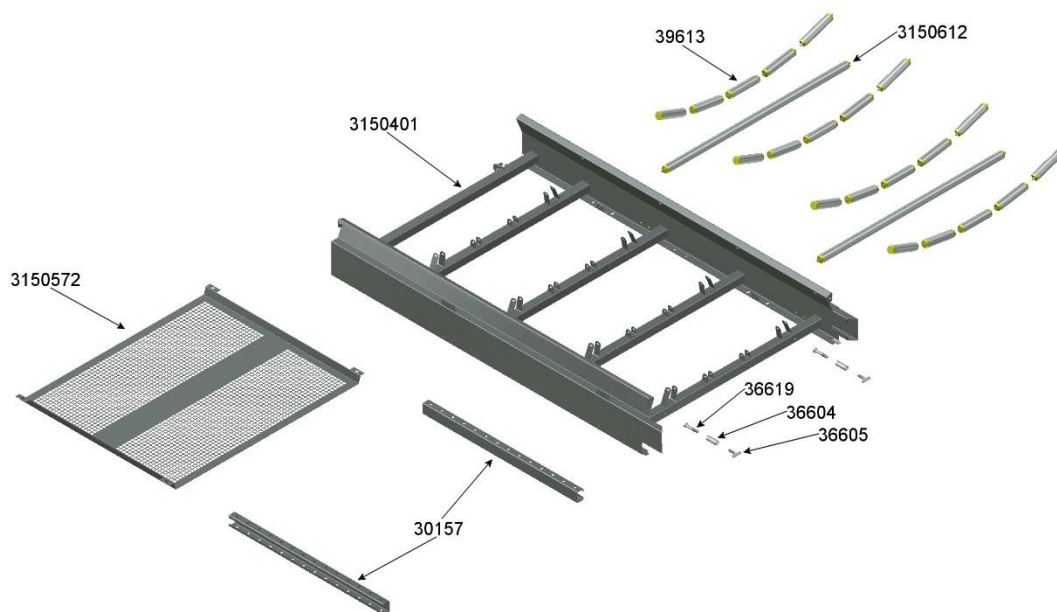

EASIKIT 1500 PARTS

1501 - HEAD DRIVE UNIT

1502 - BASE TENSION UNIT

1503 – 1.2m (4ft) SECTION

1504 – 2.4m (8ft) SECTION

EK1500 PARTS ORDER FORM

Company name:

Your name:

Address:

Tel no:

Post Code:

Your Order no:

E-mail:

EASIKIT 1500 HEAD UNIT		
ITEM NO.	DESCRIPTION	QTY
3150101	Head Unit frame	
3150151	Drive Drum	
3150152	Head Plate (RH)	
3150153	Head Plate (LH)	
36165A	Motor Bracket	
36170B	Motor Bracket Support	
3150612	Return Roller	
3150618	Disc Return Roller	
39613	Top Roller	
30000-TS	Tracking Stud	
MSF50	Head Drum Bearing	
36563	Primary side brackets	
3150553	Belt Scraper Blade Clamp	
3150557	Belt Scraper Frame	
36555	Polyurethane Scraper Blade	
39555	Polyurethane Scraper Blade	

EASIKIT 1500 BASE TENSION UNIT		
ITEM NO.	DESCRIPTION	QTY
3150201	Tail Unit Frame	
3150210	Finger Guard	
3150212	Tail Drum	
3150213	Tail Bracket	
3150520	Tail Guard	
3150612	Return Roller	
3150618	Disc Return Roller	
39613	Top Roller	
MSF40	Tail Bearing	
36604	Toggle boss	
36605	Toggle tee	
36619	Toggle bolt	
36200-Y2	Tensioning Stud	
3150615	Hopper Frame	
3150514	Back Rubber	
3150512	Back Rubber Clamp	
3150511	Side Rubber Clamp	
3150511A	Side Rubber	

EASIKIT 1500 2.4m (8ft) SECTION		
ITEM NO.	DESCRIPTION	QTY
3150401	2.4m Section Frame	
39613	Top Roller	
3150612	Return Roller	
3150618	Disc Return Roller	
36604	Toggle boss	
36605	Toggle tee	
36619	Toggle bolt	
3150572	Mesh Underguard	
30157	2.4m Stringer	
30158	1.2m Stringer	