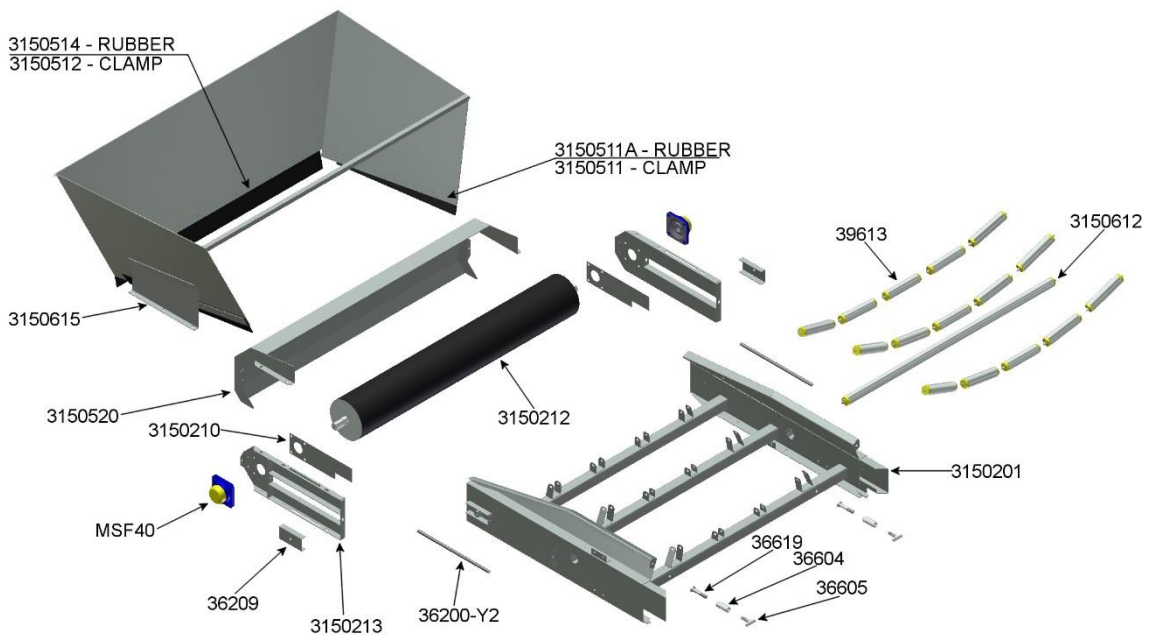

EASIKIT 1500 PARTS

1501 - HEAD DRIVE UNIT

1502 - BASE TENSION UNIT

1503 – 1.2m (4ft) SECTION

1504 – 2.4m (8ft) SECTION

EK1500 PARTS ORDER FORM

Company name:

Your name:

Address:

Tel no:

Post Code:

Your Order no:

E-mail:

EASIKIT 1500 HEAD UNIT		
ITEM NO.	DESCRIPTION	QTY
3150101	Head Unit frame	
3150151	Drive Drum	
3150152	Head Plate (RH)	
3150153	Head Plate (LH)	
36165A	Motor Bracket	
36170B	Motor Bracket Support	
3150612	Return Roller	
3150618	Disc Return Roller	
39613	Top Roller	
30000-TS	Tracking Stud	
MSF50	Head Drum Bearing	
36563	Primary side brackets	
3150553	Belt Scraper Blade Clamp	
3150557	Belt Scraper Frame	
36555	Polyurethane Scraper Blade	
39555	Polyurethane Scraper Blade	

EASIKIT 1500 BASE TENSION UNIT		
ITEM NO.	DESCRIPTION	QTY
3150201	Tail Unit Frame	
3150210	Finger Guard	
3150212	Tail Drum	
3150213	Tail Bracket	
3150520	Tail Guard	
3150612	Return Roller	
3150618	Disc Return Roller	
39613	Top Roller	
MSF40	Tail Bearing	
36604	Toggle boss	
36605	Toggle tee	
36619	Toggle bolt	
36200-Y2	Tensioning Stud	
3150615	Hopper Frame	
3150514	Back Rubber	
3150512	Back Rubber Clamp	
3150511	Side Rubber Clamp	
3150511A	Side Rubber	

EASIKIT 1500 2.4m (8ft) SECTION		
ITEM NO.	DESCRIPTION	QTY
3150401	2.4m Section Frame	
39613	Top Roller	
3150612	Return Roller	
3150618	Disc Return Roller	
36604	Toggle boss	
36605	Toggle tee	
36619	Toggle bolt	
3150572	Mesh Underguard	
30157	2.4m Stringer	
30158	1.2m Stringer	