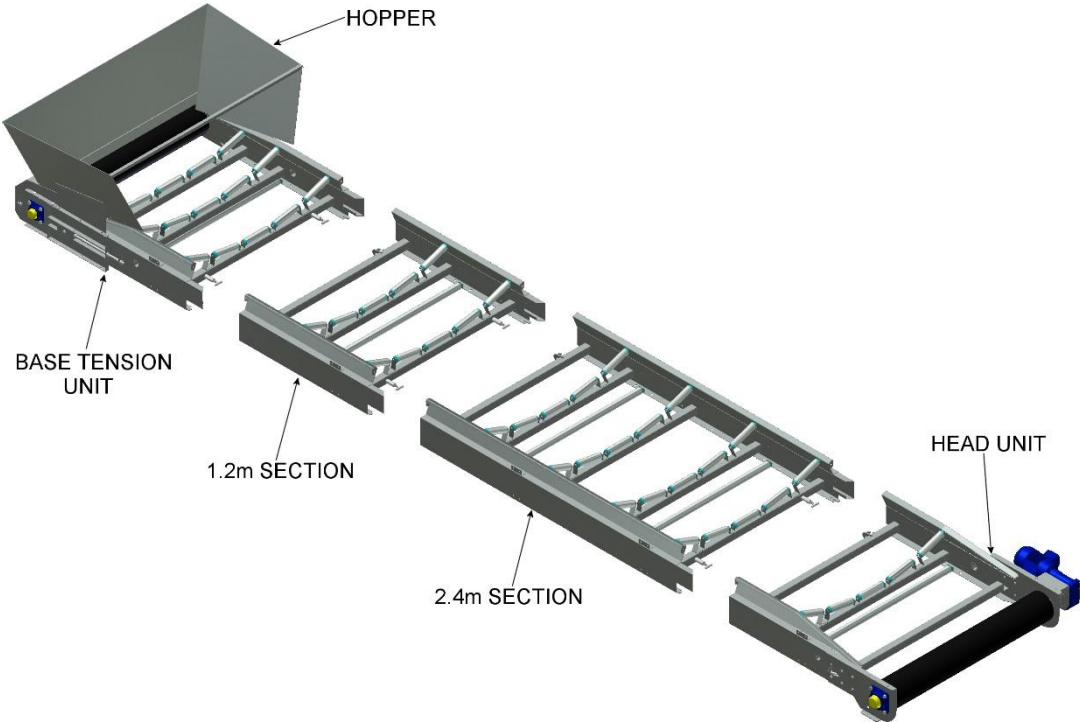

EASIKIT 1500 PARTS

1501 - HEAD DRIVE UNIT

1502 - BASE TENSION UNIT

1503 – 1.2m (4ft) SECTION

1504 – 2.4m (8ft) SECTION

EK1500 PARTS ORDER FORM

Company name:

Your name:

Address:

Tel no:

Post Code:

Your Order no:

E-mail:

EASIKIT 1500 HEAD UNIT		
ITEM NO.	DESCRIPTION	QTY
3150101	Head Unit frame	
3150151	Drive Drum	
3150152	Head Plate (RH)	
3150153	Head Plate (LH)	
36165A	Motor Bracket	
36170B	Motor Bracket Support	
3150612	Return Roller	
3150618	Disc Return Roller	
39613	Top Roller	
30000-TS	Tracking Stud	
MSF50	Head Drum Bearing	
36563	Primary side brackets	
3150553	Belt Scraper Blade Clamp	
3150557	Belt Scraper Frame	
36555	Polyurethane Scraper Blade	
39555	Polyurethane Scraper Blade	

EASIKIT 1500 BASE TENSION UNIT		
ITEM NO.	DESCRIPTION	QTY
3150201	Tail Unit Frame	
3150210	Finger Guard	
3150212	Tail Drum	
3150213	Tail Bracket	
3150520	Tail Guard	
3150612	Return Roller	
3150618	Disc Return Roller	
39613	Top Roller	
MSF40	Tail Bearing	
36604	Toggle boss	
36605	Toggle tee	
36619	Toggle bolt	
36200-Y2	Tensioning Stud	
3150615	Hopper Frame	
3150514	Back Rubber	
3150512	Back Rubber Clamp	
3150511	Side Rubber Clamp	
3150511A	Side Rubber	

EASIKIT 1500 2.4m (8ft) SECTION		
ITEM NO.	DESCRIPTION	QTY
3150401	2.4m Section Frame	
39613	Top Roller	
3150612	Return Roller	
3150618	Disc Return Roller	
36604	Toggle boss	
36605	Toggle tee	
36619	Toggle bolt	
3150572	Mesh Underguard	
30157	2.4m Stringer	
30158	1.2m Stringer	