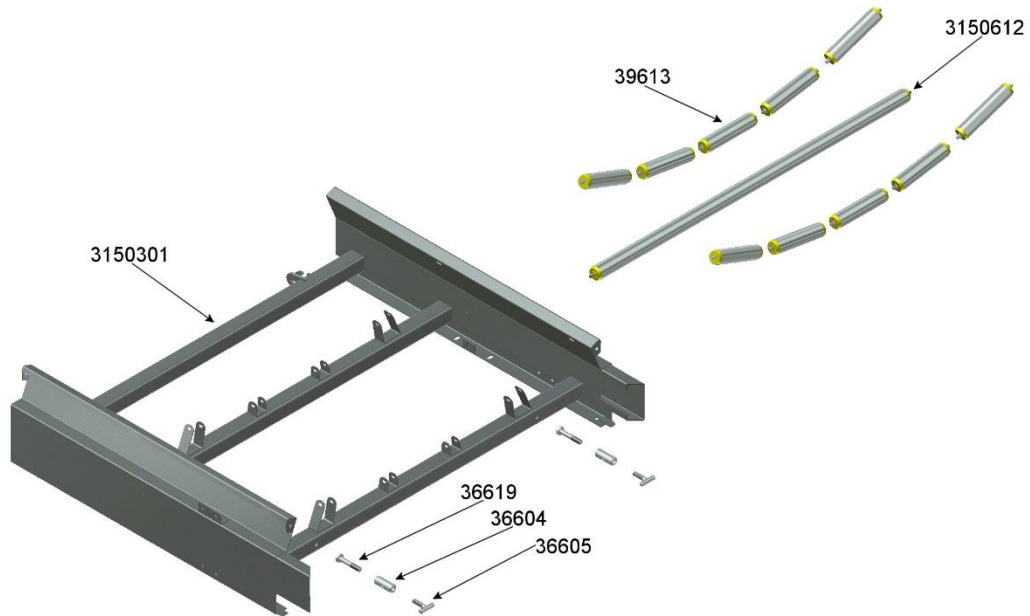

EASIKIT 1500 PARTS

1501 - HEAD DRIVE UNIT

1502 - BASE TENSION UNIT

1503 – 1.2m (4ft) SECTION

1504 – 2.4m (8ft) SECTION

EK1500 PARTS ORDER FORM

Company name:

Your name:

Address:

Tel no:

Post Code:

Your Order no:

E-mail:

EASIKIT 1500 HEAD UNIT		
ITEM NO.	DESCRIPTION	QTY
3150101	Head Unit frame	
3150151	Drive Drum	
3150152	Head Plate (RH)	
3150153	Head Plate (LH)	
36165A	Motor Bracket	
36170B	Motor Bracket Support	
3150612	Return Roller	
3150618	Disc Return Roller	
39613	Top Roller	
30000-TS	Tracking Stud	
MSF50	Head Drum Bearing	
36563	Primary side brackets	
3150553	Belt Scraper Blade Clamp	
3150557	Belt Scraper Frame	
36555	Polyurethane Scraper Blade	
39555	Polyurethane Scraper Blade	

EASIKIT 1500 BASE TENSION UNIT		
ITEM NO.	DESCRIPTION	QTY
3150201	Tail Unit Frame	
3150210	Finger Guard	
3150212	Tail Drum	
3150213	Tail Bracket	
3150520	Tail Guard	
3150612	Return Roller	
3150618	Disc Return Roller	
39613	Top Roller	
MSF40	Tail Bearing	
36604	Toggle boss	
36605	Toggle tee	
36619	Toggle bolt	
36200-Y2	Tensioning Stud	
3150615	Hopper Frame	
3150514	Back Rubber	
3150512	Back Rubber Clamp	
3150511	Side Rubber Clamp	
3150511A	Side Rubber	

EASIKIT 1500 2.4m (8ft) SECTION		
ITEM NO.	DESCRIPTION	QTY
3150401	2.4m Section Frame	
39613	Top Roller	
3150612	Return Roller	
3150618	Disc Return Roller	
36604	Toggle boss	
36605	Toggle tee	
36619	Toggle bolt	
3150572	Mesh Underguard	
30157	2.4m Stringer	
30158	1.2m Stringer	