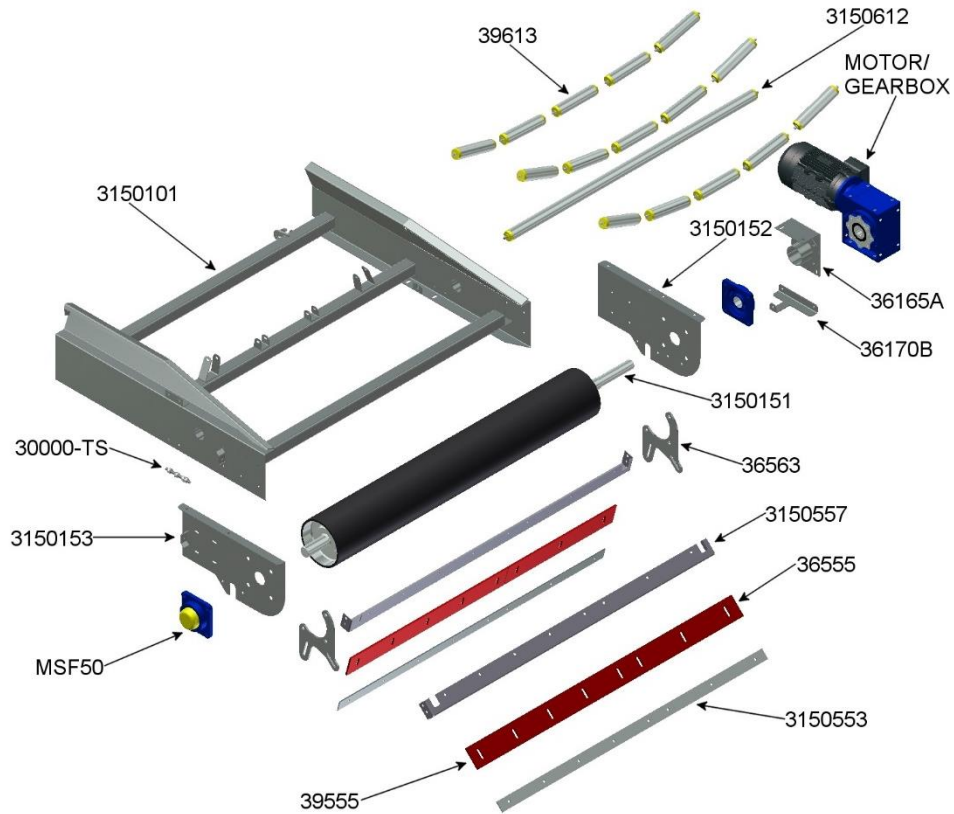

EASIKIT 1500 PARTS

1501 - HEAD DRIVE UNIT

1502 - BASE TENSION UNIT

1503 – 1.2m (4ft) SECTION

1504 – 2.4m (8ft) SECTION

EK1500 PARTS ORDER FORM

Company name:

Your name:

Address:

Tel no:

Post Code:

Your Order no:

E-mail:

EASIKIT 1500 HEAD UNIT		
ITEM NO.	DESCRIPTION	QTY
3150101	Head Unit frame	
3150151	Drive Drum	
3150152	Head Plate (RH)	
3150153	Head Plate (LH)	
36165A	Motor Bracket	
36170B	Motor Bracket Support	
3150612	Return Roller	
3150618	Disc Return Roller	
39613	Top Roller	
30000-TS	Tracking Stud	
MSF50	Head Drum Bearing	
36563	Primary side brackets	
3150553	Belt Scraper Blade Clamp	
3150557	Belt Scraper Frame	
36555	Polyurethane Scraper Blade	
39555	Polyurethane Scraper Blade	

EASIKIT 1500 BASE TENSION UNIT		
ITEM NO.	DESCRIPTION	QTY
3150201	Tail Unit Frame	
3150210	Finger Guard	
3150212	Tail Drum	
3150213	Tail Bracket	
3150520	Tail Guard	
3150612	Return Roller	
3150618	Disc Return Roller	
39613	Top Roller	
MSF40	Tail Bearing	
36604	Toggle boss	
36605	Toggle tee	
36619	Toggle bolt	
36200-Y2	Tensioning Stud	
3150615	Hopper Frame	
3150514	Back Rubber	
3150512	Back Rubber Clamp	
3150511	Side Rubber Clamp	
3150511A	Side Rubber	

EASIKIT 1500 2.4m (8ft) SECTION		
ITEM NO.	DESCRIPTION	QTY
3150401	2.4m Section Frame	
39613	Top Roller	
3150612	Return Roller	
3150618	Disc Return Roller	
36604	Toggle boss	
36605	Toggle tee	
36619	Toggle bolt	
3150572	Mesh Underguard	
30157	2.4m Stringer	
30158	1.2m Stringer	