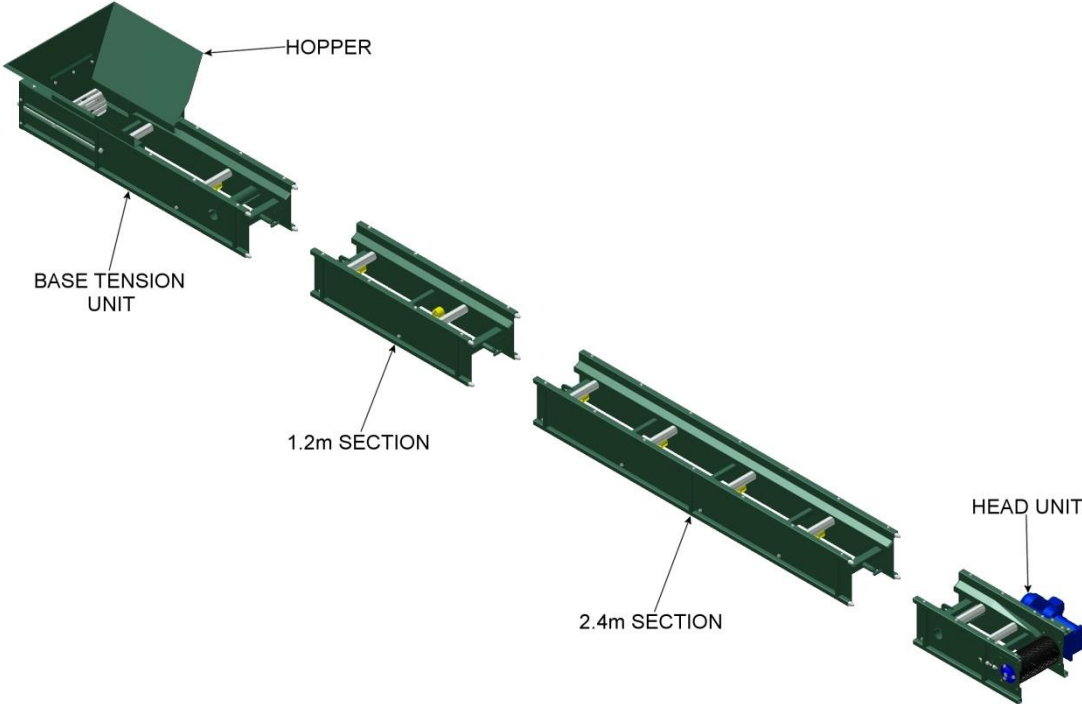

## EASIKIT 300 PARTS

# 301 - HEAD DRIVE UNIT

# 302 - BASE TENSION UNIT

## 303 - 1.2m (4ft) SECTION