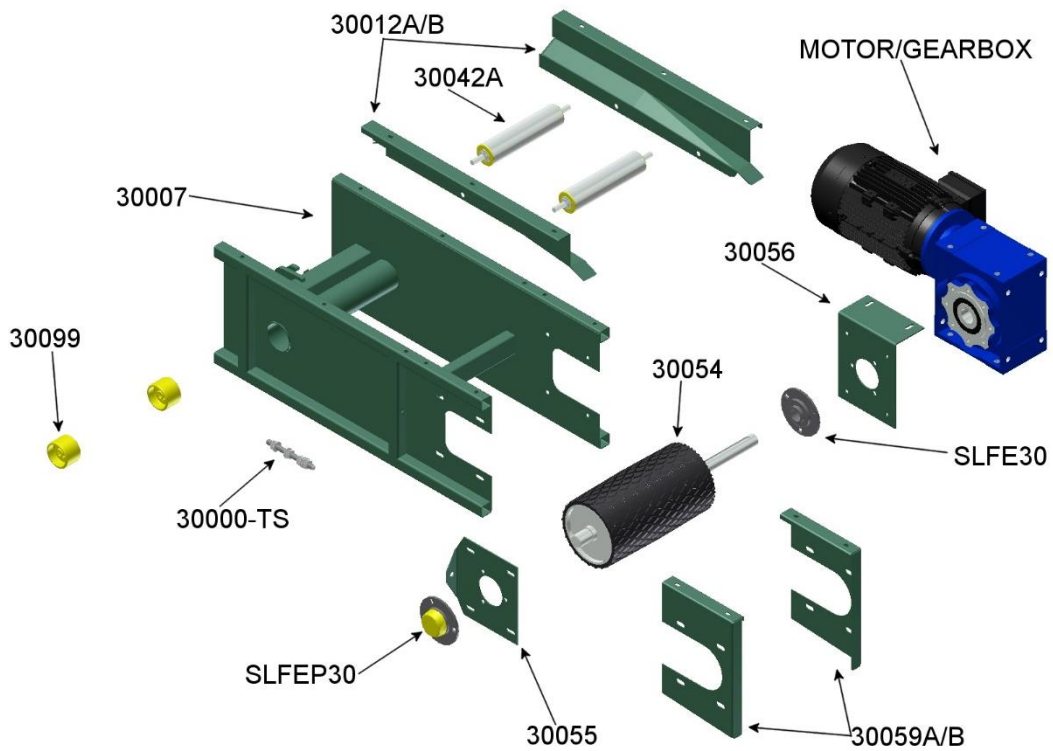

## EASIKIT 300 PARTS

# 301 - HEAD DRIVE UNIT

# 302 - BASE TENSION UNIT

EASIKIT 300 HEAD UNIT		
ITEM NO.	DESCRIPTION	QTY
30007	Head Unit Frame	
30012A	Head Wear Strip (LH)	
30012B	Head Wear Strip (RH)	
30042A	Top Roller	
30054	Drive Drum	
30055	Bearing Mounting Plate	
30056	Motor Mounting Plate	
30059A	Wear Plate (LH)	
30059B	Wear Plate (RH)	
30099	Return Wheels (Single)	
30099A	Return Wheels (Set)	
SLFE30	Bearing Motor Side	
SLFEP30	Bearing	
30P	Bearing Cap	
30000-TS	Tracking Stud	