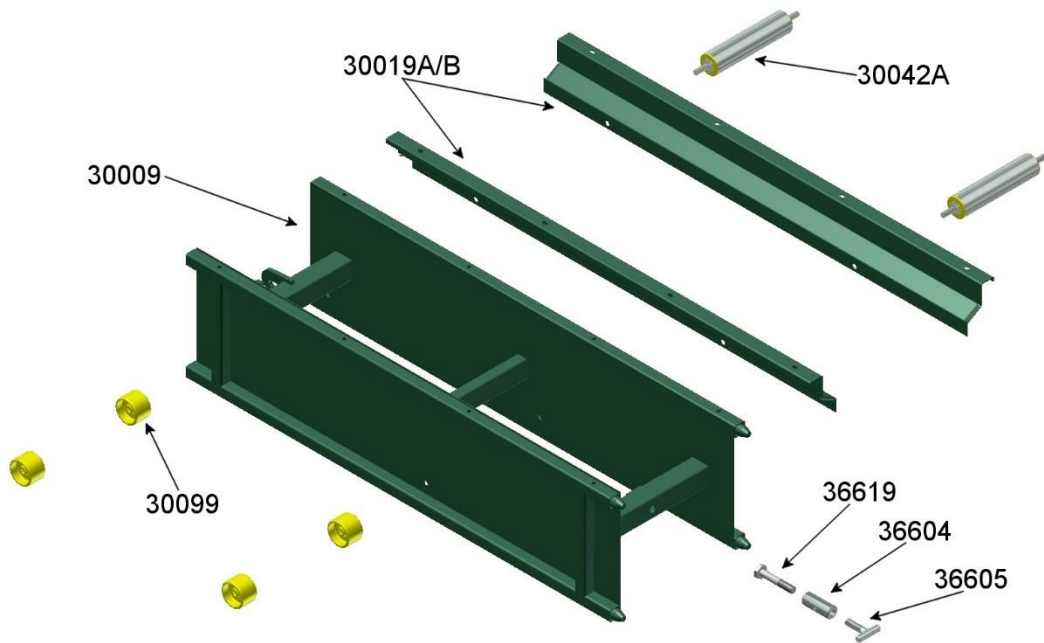

## EASIKIT 300 PARTS

# 301 - HEAD DRIVE UNIT

# 302 - BASE TENSION UNIT

## 303 - 1.2m (4ft) SECTION