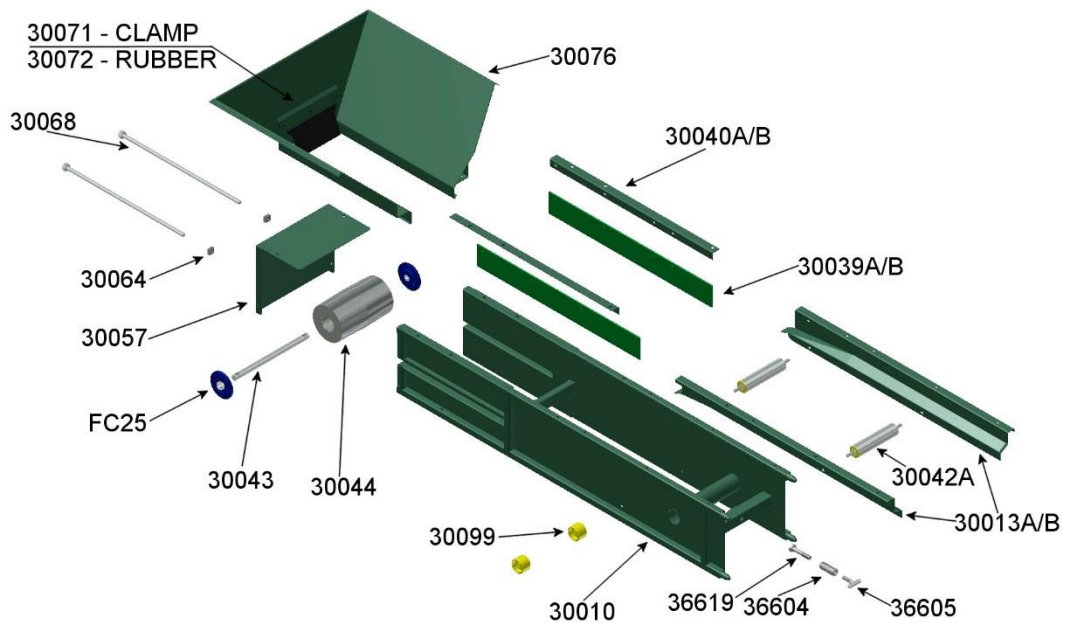

## EASIKIT 300 PARTS

# 301 - HEAD DRIVE UNIT

## 303 - 1.2m (4ft) SECTION

## 304 - 2.4m (8ft) SECTION