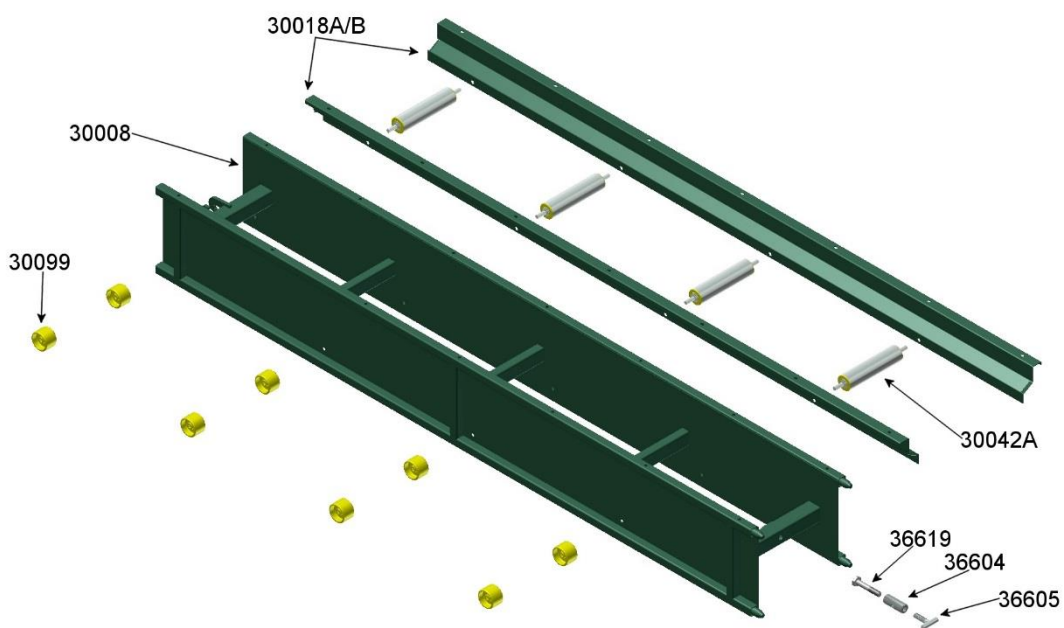

# 301 - HEAD DRIVE UNIT

# 302 - BASE TENSION UNIT

## 303 - 1.2m (4ft) SECTION

## 304 - 2.4m (8ft) SECTION