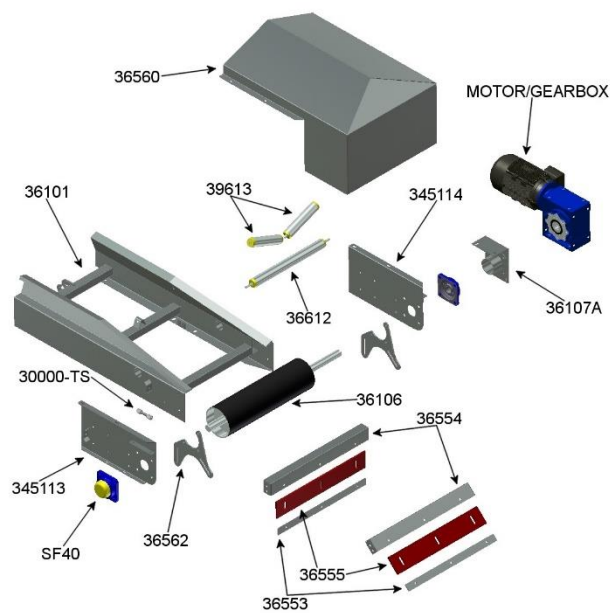

EASIKIT 600 PARTS

601 - HEAD DRIVE UNIT

605 – SNUB HEAD DRIVE UNIT

602 - BASE TENSION UNIT

603 - 1.2m (4ft) SECTION

604 - 2.4m (8ft) SECTION

EASIKIT 600 PARTS ORDER FORM

Company name:

Your name:

Address:

Tel no:

Post Code:

Your Order no:

E-mail:

EASIKIT 600 HEAD UNIT		
ITEM NO.	DESCRIPTION	QTY
36101	Head Unit Frame	
36106	Drive Drum	
345113	Head Plate (RH)	
345114	Head Plate (LH)	
36107A	Motor Bracket	
36612	Return Roller	
36614A	Disc Return Roller	
39613	Top Roller	
30000-TS	Tracking Stud	
SF40	Head Drum Bearing	
36562	Belt Scraper Side Brackets	
36553	Belt Scraper Blade Clamp	
36554	Belt Scraper Frame	
36555	Polyurethane Scraper Blade	
36560	Head Top Cover	

EASIKIT 600 TAIL UNIT (cont'd)		
ITEM NO.	DESCRIPTION	QTY
36213	Tail Bracket	
36604	Toggle Boss	
36605	Toggle Tee	
36619	Toggle Bolt	
36612	Return Roller	
36614A	Disc Return Roller	
39613	Top Roller	
MSF30	Tail Drum Bearing	
36200-Y2	Tensioning Stud	
36500	Small Hopper Frame	
36510	Medium Hopper Frame	
36504	Small Side Rubber Clamp	
36505	Back Rubber Clamp	
36508	Small Side Rubber	
36509	Back Rubber	
36511	Medium Side Rubber Clamp	
36513	Medium Side Rubber	
36520	Tail Guard	

EASIKIT 600 SNUB DRIVE UNIT		
ITEM NO.	DESCRIPTION	QTY
36101	Head Unit Frame	
36151	Snub Drive Drum	
36152	Snub Head Plate (LH)	
36153	Snub Head Plate (RH)	
36160A	Snub Motor Bracket	
36170B	Motor Bracket Support	
36612	Return Roller	
36614A	Disc Return Roller	
39613	Top Roller	
36613	Snub Roller	
SFT30	Snub Roller Bearing	
30000-TS	Tracking Stud	
MSF50	Snub Head Drum Bearing	
36563	Belt Scraper Side Brackets	
36553	Belt Scraper Blade Clamp	
36655	Polyurethane Blade	
36557	Snub Primary Scraper Frame	
36561	Snub Head Top Cover	