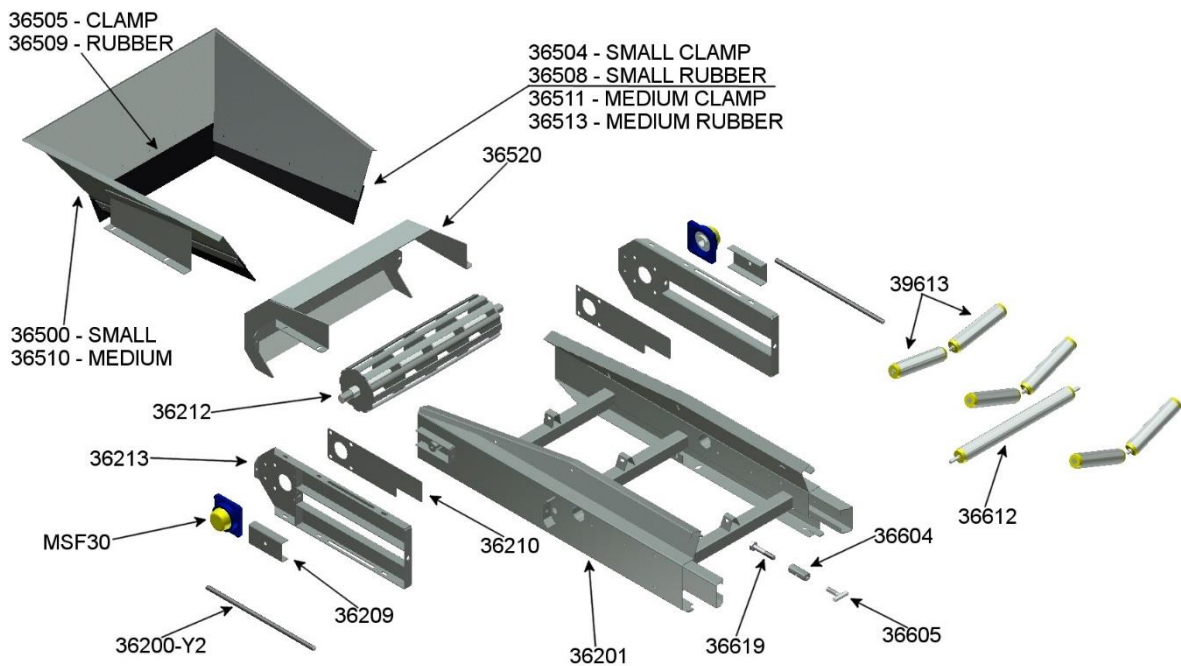

EASIKIT 600 PARTS

601 - HEAD DRIVE UNIT

605 – SNUB HEAD DRIVE UNIT

602 - BASE TENSION UNIT

603 - 1.2m (4ft) SECTION

604 - 2.4m (8ft) SECTION

EASIKIT 600 PARTS ORDER FORM

Company name:

Your name:

Address:

Tel no:

Post Code:

Your Order no:

E-mail:

EASIKIT 600 HEAD UNIT		
ITEM NO.	DESCRIPTION	QTY
36101	Head Unit Frame	
36106	Drive Drum	
345113	Head Plate (RH)	
345114	Head Plate (LH)	
36107A	Motor Bracket	
36612	Return Roller	
36614A	Disc Return Roller	
39613	Top Roller	
30000-TS	Tracking Stud	
SF40	Head Drum Bearing	
36562	Belt Scraper Side Brackets	
36553	Belt Scraper Blade Clamp	
36554	Belt Scraper Frame	
36555	Polyurethane Scraper Blade	
36560	Head Top Cover	

EASIKIT 600 TAIL UNIT (cont'd)		
ITEM NO.	DESCRIPTION	QTY
36213	Tail Bracket	
36604	Toggle Boss	
36605	Toggle Tee	
36619	Toggle Bolt	
36612	Return Roller	
36614A	Disc Return Roller	
39613	Top Roller	
MSF30	Tail Drum Bearing	
36200-Y2	Tensioning Stud	
36500	Small Hopper Frame	
36510	Medium Hopper Frame	
36504	Small Side Rubber Clamp	
36505	Back Rubber Clamp	
36508	Small Side Rubber	
36509	Back Rubber	
36511	Medium Side Rubber Clamp	
36513	Medium Side Rubber	
36520	Tail Guard	

EASIKIT 600 1.2m (4ft) SECTION		
ITEM NO.	DESCRIPTION	QTY
36301	1.2m (4ft) Section Frame	
36604	Toggle Boss	
36605	Toggle Tee	
39619	Toggle Bolt	
36612	Return Roller	
36614A	Disc Return Roller	
39613	Top Roller	
30158	1.2m Stringer	
36532	1.2m Top Cover	
36572	Mesh Underguard	