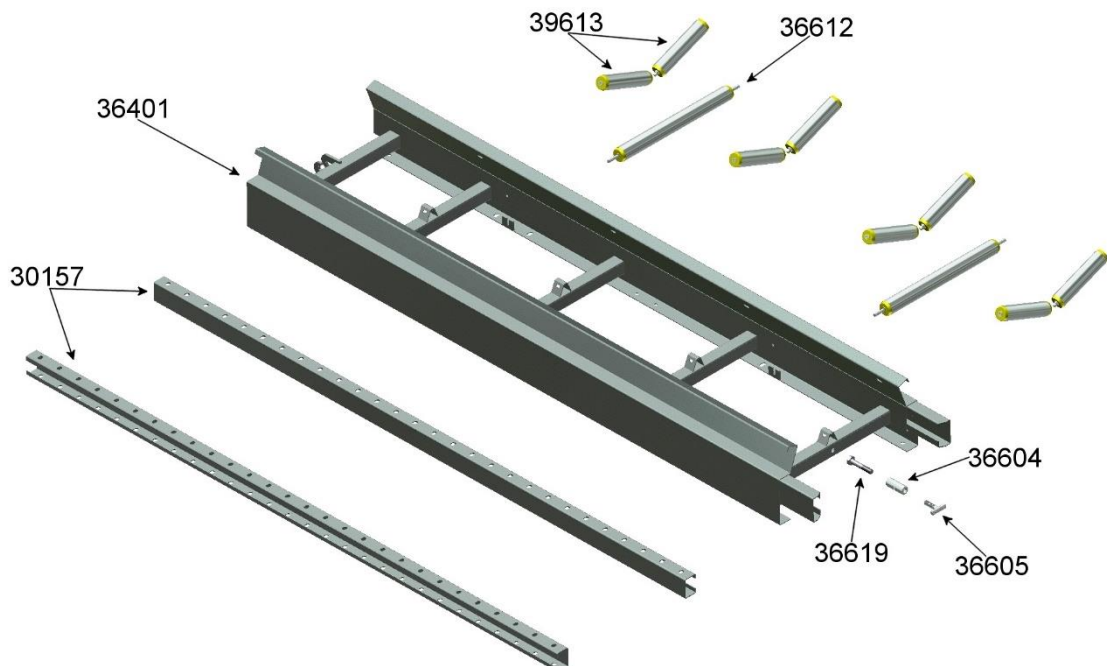

EASIKIT 600 PARTS

601 - HEAD DRIVE UNIT

605 – SNUB HEAD DRIVE UNIT

602 - BASE TENSION UNIT

603 - 1.2m (4ft) SECTION

604 - 2.4m (8ft) SECTION

EASIKIT 600 PARTS ORDER FORM

Company name:

Your name:

Address:

Tel no:

Post Code:

Your Order no:

E-mail:

EASIKIT 600 HEAD UNIT		
ITEM NO.	DESCRIPTION	QTY
36101	Head Unit Frame	
36106	Drive Drum	
345113	Head Plate (RH)	
345114	Head Plate (LH)	
36107A	Motor Bracket	
36612	Return Roller	
36614A	Disc Return Roller	
39613	Top Roller	
30000-TS	Tracking Stud	
SF40	Head Drum Bearing	
36562	Belt Scraper Side Brackets	
36553	Belt Scraper Blade Clamp	
36554	Belt Scraper Frame	
36555	Polyurethane Scraper Blade	
36560	Head Top Cover	

EASIKIT 600 TAIL UNIT (cont'd)		
ITEM NO.	DESCRIPTION	QTY
36213	Tail Bracket	
36604	Toggle Boss	
36605	Toggle Tee	
36619	Toggle Bolt	
36612	Return Roller	
36614A	Disc Return Roller	
39613	Top Roller	
MSF30	Tail Drum Bearing	
36200-Y2	Tensioning Stud	
36500	Small Hopper Frame	
36510	Medium Hopper Frame	
36504	Small Side Rubber Clamp	
36505	Back Rubber Clamp	
36508	Small Side Rubber	
36509	Back Rubber	
36511	Medium Side Rubber Clamp	
36513	Medium Side Rubber	
36520	Tail Guard	

EASIKIT 600 1.2m (4ft) SECTION		
ITEM NO.	DESCRIPTION	QTY
36301	1.2m (4ft) Section Frame	
36604	Toggle Boss	
36605	Toggle Tee	
39619	Toggle Bolt	
36612	Return Roller	
36614A	Disc Return Roller	
39613	Top Roller	
30158	1.2m Stringer	
36532	1.2m Top Cover	
36572	Mesh Underguard	