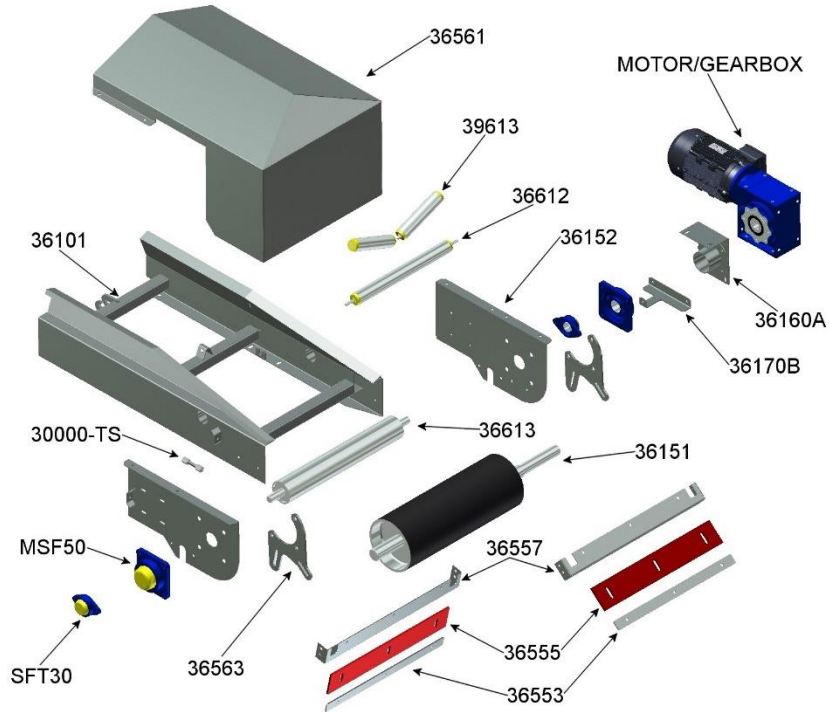

EASIKIT 600 PARTS

601 - HEAD DRIVE UNIT

605 – SNUB HEAD DRIVE UNIT

602 - BASE TENSION UNIT

603 - 1.2m (4ft) SECTION

604 - 2.4m (8ft) SECTION

EASIKIT 600 PARTS ORDER FORM

Company name:

Your name:

Address:

Tel no:

Post Code:

Your Order no:

E-mail:

EASIKIT 600 HEAD UNIT		
ITEM NO.	DESCRIPTION	QTY
36101	Head Unit Frame	
36106	Drive Drum	
345113	Head Plate (RH)	
345114	Head Plate (LH)	
36107A	Motor Bracket	
36612	Return Roller	
36614A	Disc Return Roller	
39613	Top Roller	
30000-TS	Tracking Stud	
SF40	Head Drum Bearing	
36562	Belt Scraper Side Brackets	
36553	Belt Scraper Blade Clamp	
36554	Belt Scraper Frame	
36555	Polyurethane Scraper Blade	
36560	Head Top Cover	

EASIKIT 600 TAIL UNIT (cont'd)		
ITEM NO.	DESCRIPTION	QTY
36213	Tail Bracket	
36604	Toggle Boss	
36605	Toggle Tee	
36619	Toggle Bolt	
36612	Return Roller	
36614A	Disc Return Roller	
39613	Top Roller	
MSF30	Tail Drum Bearing	
36200-Y2	Tensioning Stud	
36500	Small Hopper Frame	
36510	Medium Hopper Frame	
36504	Small Side Rubber Clamp	
36505	Back Rubber Clamp	
36508	Small Side Rubber	
36509	Back Rubber	
36511	Medium Side Rubber Clamp	
36513	Medium Side Rubber	
36520	Tail Guard	

EASIKIT 600 1.2m (4ft) SECTION		
ITEM NO.	DESCRIPTION	QTY
36301	1.2m (4ft) Section Frame	
36604	Toggle Boss	
36605	Toggle Tee	
39619	Toggle Bolt	
36612	Return Roller	
36614A	Disc Return Roller	
39613	Top Roller	
30158	1.2m Stringer	
36532	1.2m Top Cover	
36572	Mesh Underguard	