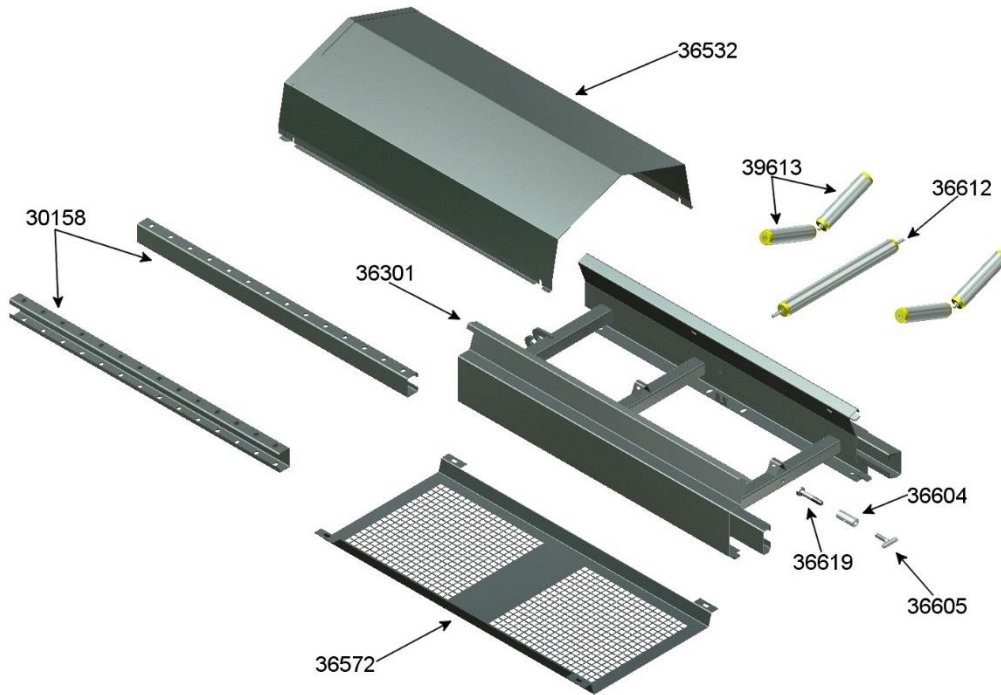

EASIKIT 600 PARTS

601 - HEAD DRIVE UNIT

605 – SNUB HEAD DRIVE UNIT

602 - BASE TENSION UNIT

603 - 1.2m (4ft) SECTION

604 - 2.4m (8ft) SECTION

EASIKIT 600 PARTS ORDER FORM

Company name:

Your name:

Address:

Tel no:

Post Code:

Your Order no:

E-mail:

EASIKIT 600 HEAD UNIT		
ITEM NO.	DESCRIPTION	QTY
36101	Head Unit Frame	
36106	Drive Drum	
345113	Head Plate (RH)	
345114	Head Plate (LH)	
36107A	Motor Bracket	
36612	Return Roller	
36614A	Disc Return Roller	
39613	Top Roller	
30000-TS	Tracking Stud	
SF40	Head Drum Bearing	
36562	Belt Scraper Side Brackets	
36553	Belt Scraper Blade Clamp	
36554	Belt Scraper Frame	
36555	Polyurethane Scraper Blade	
36560	Head Top Cover	

EASIKIT 600 TAIL UNIT (cont'd)		
ITEM NO.	DESCRIPTION	QTY
36213	Tail Bracket	
36604	Toggle Boss	
36605	Toggle Tee	
36619	Toggle Bolt	
36612	Return Roller	
36614A	Disc Return Roller	
39613	Top Roller	
MSF30	Tail Drum Bearing	
36200-Y2	Tensioning Stud	
36500	Small Hopper Frame	
36510	Medium Hopper Frame	
36504	Small Side Rubber Clamp	
36505	Back Rubber Clamp	
36508	Small Side Rubber	
36509	Back Rubber	
36511	Medium Side Rubber Clamp	
36513	Medium Side Rubber	
36520	Tail Guard	

EASIKIT 600 1.2m (4ft) SECTION		
ITEM NO.	DESCRIPTION	QTY
36301	1.2m (4ft) Section Frame	
36604	Toggle Boss	
36605	Toggle Tee	
39619	Toggle Bolt	
36612	Return Roller	
36614A	Disc Return Roller	
39613	Top Roller	
30158	1.2m Stringer	
36532	1.2m Top Cover	
36572	Mesh Underguard	