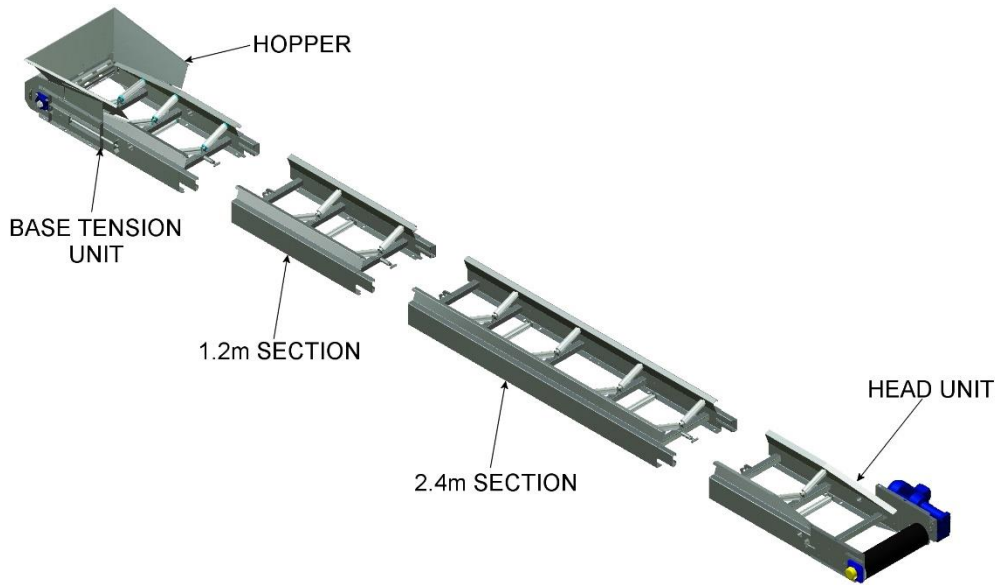

EASIKIT 600 PARTS

601 - HEAD DRIVE UNIT

605 – SNUB HEAD DRIVE UNIT

602 - BASE TENSION UNIT

603 - 1.2m (4ft) SECTION

604 - 2.4m (8ft) SECTION

EASIKIT 600 PARTS ORDER FORM

Company name:

Your name:

Address:

Tel no:

Post Code:

Your Order no:

E-mail:

EASIKIT 600 HEAD UNIT		
ITEM NO.	DESCRIPTION	QTY
36101	Head Unit Frame	
36106	Drive Drum	
345113	Head Plate (RH)	
345114	Head Plate (LH)	
36107A	Motor Bracket	
36612	Return Roller	
36614A	Disc Return Roller	
39613	Top Roller	
30000-TS	Tracking Stud	
SF40	Head Drum Bearing	
36562	Belt Scraper Side Brackets	
36553	Belt Scraper Blade Clamp	
36554	Belt Scraper Frame	
36555	Polyurethane Scraper Blade	
36560	Head Top Cover	

EASIKIT 600 TAIL UNIT (cont'd)		
ITEM NO.	DESCRIPTION	QTY
36213	Tail Bracket	
36604	Toggle Boss	
36605	Toggle Tee	
36619	Toggle Bolt	
36612	Return Roller	
36614A	Disc Return Roller	
39613	Top Roller	
MSF30	Tail Drum Bearing	
36200-Y2	Tensioning Stud	
36500	Small Hopper Frame	
36510	Medium Hopper Frame	
36504	Small Side Rubber Clamp	
36505	Back Rubber Clamp	
36508	Small Side Rubber	
36509	Back Rubber	
36511	Medium Side Rubber Clamp	
36513	Medium Side Rubber	
36520	Tail Guard	

EASIKIT 600 1.2m (4ft) SECTION		
ITEM NO.	DESCRIPTION	QTY
36301	1.2m (4ft) Section Frame	
36604	Toggle Boss	
36605	Toggle Tee	
39619	Toggle Bolt	
36612	Return Roller	
36614A	Disc Return Roller	
39613	Top Roller	
30158	1.2m Stringer	
36532	1.2m Top Cover	
36572	Mesh Underguard	