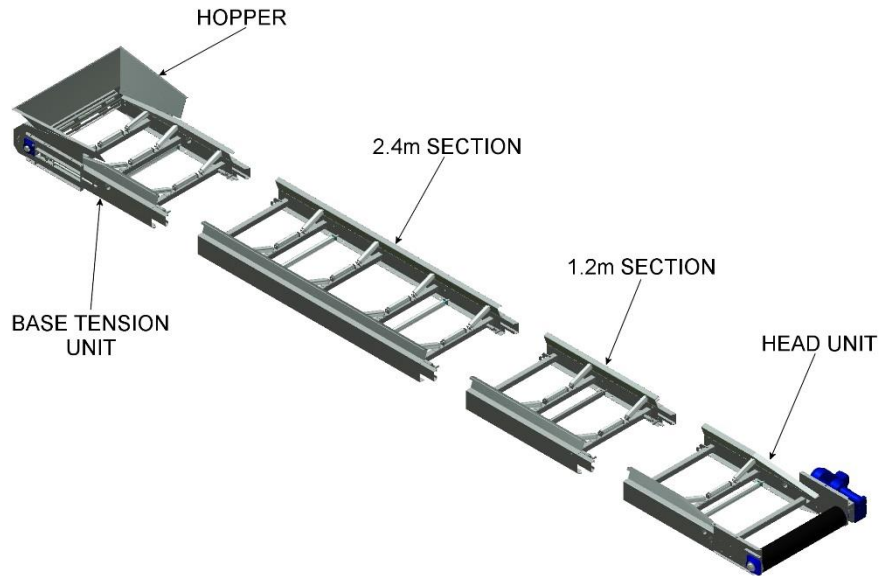

EASIKIT 900 PARTS

901 - HEAD DRIVE UNIT

905 – SNUB HEAD DRIVE UNIT

902 - BASE TENSION UNIT

903 - 1.2m (4ft) SECTION

904 - 2.4m (8ft) SECTION

EK900 PARTS ORDER FORM

Company name:

Your name:

Address:

Tel no:

Post Code:

Your Order no:

E-mail:

EASIKIT 900 HEAD UNIT		
ITEM NO.	DESCRIPTION	QTY
39101	Head Unit Frame	
39106	Drive Drum	
345113	Head Plate (RH)	
345114	Head Plate (LH)	
36107A	Motor Bracket	
39612	Return Roller	
39615A	Disc Return Roller	
39613	Top Roller	
30000-TS	Tracking Stud	
SF40	Head Drum Bearing	
36562	Belt Scraper Side Brackets	
39552	Belt Scraper Blade Clamp	
39554	Belt Scraper Frame	
39555	Polyurethane Scraper Blade	
39560	Head Top Cover	

EASIKIT 900 BASE TENSION UNIT (cont'd)		
ITEM NO.	DESCRIPTION	QTY
36604	Toggle Boss	
36605	Toggle Tee	
36619	Toggle Bolt	
39212	Tail Drum	
39612	Return Roller	
39615A	Disc Return Roller	
39613	Top Roller	
MSF30	Tail Bearing	
36200-Y2	Tensioning Stud	
39500	Small Hopper Frame	
39510	Medium Hopper Frame	
39514	Back Rubber	
36512	Back Rubber Clamp	
36504	Small Side Rubber Clamp	
36508	Small Side Rubber	
36511	Medium Side Rubber Clamp	
36513	Medium Side Rubber	
39520	Tail Guard	

EASIKIT 900 1.2m (4ft) SECTION		
ITEM NO.	DESCRIPTION	QTY
39301	1.2m (4ft) Section Frame	
39612	Return Roller	
39615A	Disc Return Roller	
39613	Top Roller	
36604	Toggle Boss	
36605	Toggle Tee	
36619	Toggle Bolt	
39532	1.2m Top Cover	