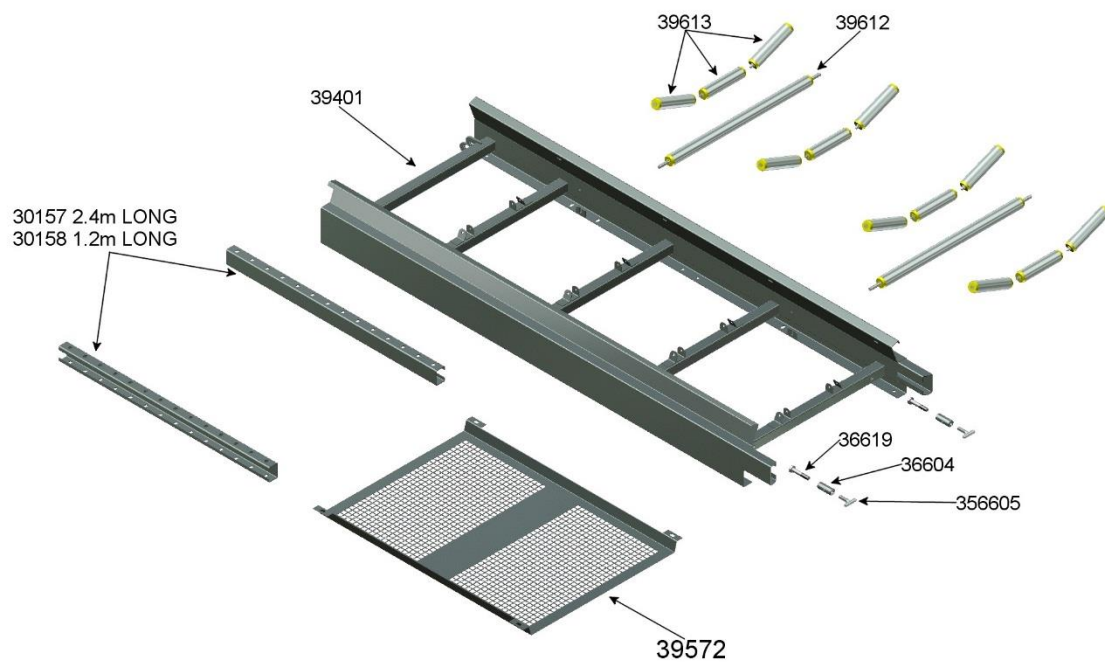

EASIKIT 900 PARTS

901 - HEAD DRIVE UNIT

905 – SNUB HEAD DRIVE UNIT

902 - BASE TENSION UNIT

903 - 1.2m (4ft) SECTION

904 - 2.4m (8ft) SECTION

EK900 PARTS ORDER FORM

Company name:

Your name:

Address:

Tel no:

Post Code:

Your Order no:

E-mail:

EASIKIT 900 HEAD UNIT		
ITEM NO.	DESCRIPTION	QTY
39101	Head Unit Frame	
39106	Drive Drum	
345113	Head Plate (RH)	
345114	Head Plate (LH)	
36107A	Motor Bracket	
39612	Return Roller	
39615A	Disc Return Roller	
39613	Top Roller	
30000-TS	Tracking Stud	
SF40	Head Drum Bearing	
36562	Belt Scraper Side Brackets	
39552	Belt Scraper Blade Clamp	
39554	Belt Scraper Frame	
39555	Polyurethane Scraper Blade	
39560	Head Top Cover	

EASIKIT 900 BASE TENSION UNIT (cont'd)		
ITEM NO.	DESCRIPTION	QTY
36604	Toggle Boss	
36605	Toggle Tee	
36619	Toggle Bolt	
39212	Tail Drum	
39612	Return Roller	
39615A	Disc Return Roller	
39613	Top Roller	
MSF30	Tail Bearing	
36200-Y2	Tensioning Stud	
39500	Small Hopper Frame	
39510	Medium Hopper Frame	
39514	Back Rubber	
36512	Back Rubber Clamp	
36504	Small Side Rubber Clamp	
36508	Small Side Rubber	
36511	Medium Side Rubber Clamp	
36513	Medium Side Rubber	
39520	Tail Guard	

EASIKIT 900 1.2m (4ft) SECTION		
ITEM NO.	DESCRIPTION	QTY
39301	1.2m (4ft) Section Frame	
39612	Return Roller	
39615A	Disc Return Roller	
39613	Top Roller	
36604	Toggle Boss	
36605	Toggle Tee	
36619	Toggle Bolt	
39532	1.2m Top Cover	