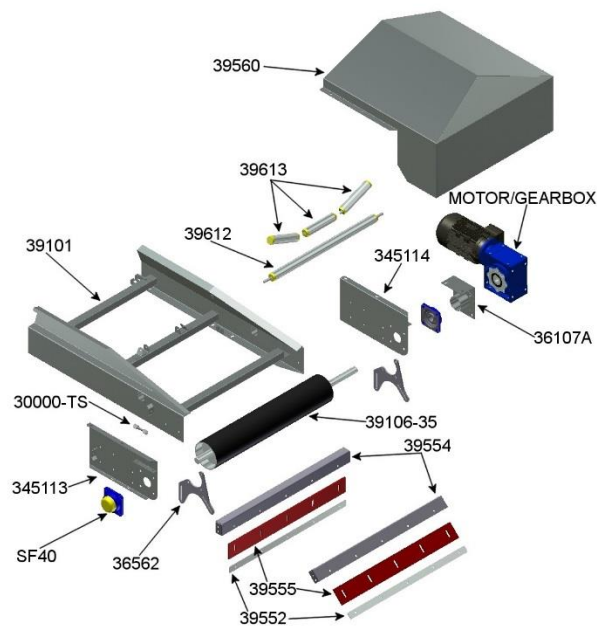

EASIKIT 900 PARTS

901 - HEAD DRIVE UNIT

905 – SNUB HEAD DRIVE UNIT

902 - BASE TENSION UNIT

903 - 1.2m (4ft) SECTION

904 - 2.4m (8ft) SECTION

EK900 PARTS ORDER FORM

Company name:

Your name:

Address:

Tel no:

Post Code:

Your Order no:

E-mail:

EASIKIT 900 HEAD UNIT		
ITEM NO.	DESCRIPTION	QTY
39101	Head Unit Frame	
39106	Drive Drum	
345113	Head Plate (RH)	
345114	Head Plate (LH)	
36107A	Motor Bracket	
39612	Return Roller	
39615A	Disc Return Roller	
39613	Top Roller	
30000-TS	Tracking Stud	
SF40	Head Drum Bearing	
36562	Belt Scraper Side Brackets	
39552	Belt Scraper Blade Clamp	
39554	Belt Scraper Frame	
39555	Polyurethane Scraper Blade	
39560	Head Top Cover	

EASIKIT 900 BASE TENSION UNIT (cont'd)		
ITEM NO.	DESCRIPTION	QTY
36604	Toggle Boss	
36605	Toggle Tee	
36619	Toggle Bolt	
39212	Tail Drum	
39612	Return Roller	
39615A	Disc Return Roller	
39613	Top Roller	
MSF30	Tail Bearing	
36200-Y2	Tensioning Stud	
39500	Small Hopper Frame	
39510	Medium Hopper Frame	
39514	Back Rubber	
36512	Back Rubber Clamp	
36504	Small Side Rubber Clamp	
36508	Small Side Rubber	
36511	Medium Side Rubber Clamp	
36513	Medium Side Rubber	
39520	Tail Guard	

EASIKIT 900 SNUB DRIVE UNIT		
ITEM NO.	DESCRIPTION	QTY
39101	Head Unit Frame	
39151	Snub Drive Roller	
36152	Snub Head Plate (LH)	
36153	Snub Head Plate (RH)	
36160A	Snub Motor Bracket	
36170B	Motor Bracket Support	
39612	Return Roller	
39615A	Disc Return Roller	
39613	Top Roller	
39616	Snub Roller	
SFT30	Snub Roller Bearing	
30000-TS	Tracking Stud	
MSF50	Snub Head Drum Bearing	
36563	Belt Scraper Side Brackets	
39552	Belt Scraper Blade Clamp	
39555	Polyurethane Blade	
39557	Snub Primary Scraper Frame	
39561	Snub Head Top Cover	