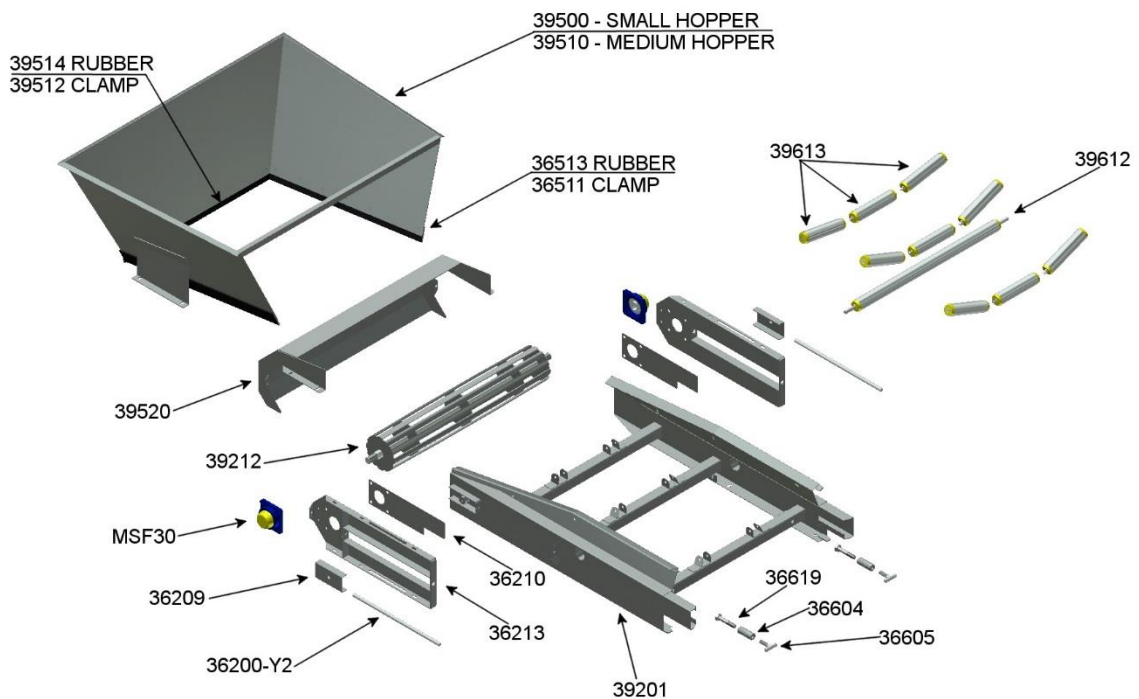

EASIKIT 900 PARTS

901 - HEAD DRIVE UNIT

905 – SNUB HEAD DRIVE UNIT

902 - BASE TENSION UNIT

903 - 1.2m (4ft) SECTION

904 - 2.4m (8ft) SECTION

EK900 PARTS ORDER FORM

Company name:

Your name:

Address:

Tel no:

Post Code:

Your Order no:

E-mail:

EASIKIT 900 HEAD UNIT		
ITEM NO.	DESCRIPTION	QTY
39101	Head Unit Frame	
39106	Drive Drum	
345113	Head Plate (RH)	
345114	Head Plate (LH)	
36107A	Motor Bracket	
39612	Return Roller	
39615A	Disc Return Roller	
39613	Top Roller	
30000-TS	Tracking Stud	
SF40	Head Drum Bearing	
36562	Belt Scraper Side Brackets	
39552	Belt Scraper Blade Clamp	
39554	Belt Scraper Frame	
39555	Polyurethane Scraper Blade	
39560	Head Top Cover	

EASIKIT 900 BASE TENSION UNIT (cont'd)		
ITEM NO.	DESCRIPTION	QTY
36604	Toggle Boss	
36605	Toggle Tee	
36619	Toggle Bolt	
39212	Tail Drum	
39612	Return Roller	
39615A	Disc Return Roller	
39613	Top Roller	
MSF30	Tail Bearing	
36200-Y2	Tensioning Stud	
39500	Small Hopper Frame	
39510	Medium Hopper Frame	
39514	Back Rubber	
36512	Back Rubber Clamp	
36504	Small Side Rubber Clamp	
36508	Small Side Rubber	
36511	Medium Side Rubber Clamp	
36513	Medium Side Rubber	
39520	Tail Guard	

EASIKIT 900 1.2m (4ft) SECTION		
ITEM NO.	DESCRIPTION	QTY
39301	1.2m (4ft) Section Frame	
39612	Return Roller	
39615A	Disc Return Roller	
39613	Top Roller	
36604	Toggle Boss	
36605	Toggle Tee	
36619	Toggle Bolt	
39532	1.2m Top Cover	