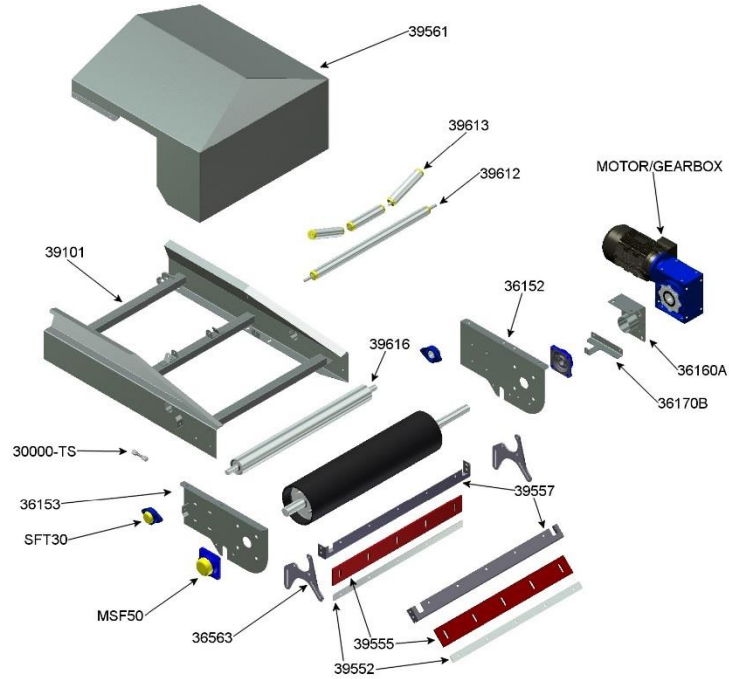

EASIKIT 900 PARTS

901 - HEAD DRIVE UNIT

905 – SNUB HEAD DRIVE UNIT

902 - BASE TENSION UNIT

903 - 1.2m (4ft) SECTION

904 - 2.4m (8ft) SECTION

EK900 PARTS ORDER FORM

Company name:

Your name:

Address:

Tel no:

Post Code:

Your Order no:

E-mail:

EASIKIT 900 HEAD UNIT		
ITEM NO.	DESCRIPTION	QTY
39101	Head Unit Frame	
39106	Drive Drum	
345113	Head Plate (RH)	
345114	Head Plate (LH)	
36107A	Motor Bracket	
39612	Return Roller	
39615A	Disc Return Roller	
39613	Top Roller	
30000-TS	Tracking Stud	
SF40	Head Drum Bearing	
36562	Belt Scraper Side Brackets	
39552	Belt Scraper Blade Clamp	
39554	Belt Scraper Frame	
39555	Polyurethane Scraper Blade	
39560	Head Top Cover	

EASIKIT 900 BASE TENSION UNIT (cont'd)		
ITEM NO.	DESCRIPTION	QTY
36604	Toggle Boss	
36605	Toggle Tee	
36619	Toggle Bolt	
39212	Tail Drum	
39612	Return Roller	
39615A	Disc Return Roller	
39613	Top Roller	
MSF30	Tail Bearing	
36200-Y2	Tensioning Stud	
39500	Small Hopper Frame	
39510	Medium Hopper Frame	
39514	Back Rubber	
36512	Back Rubber Clamp	
36504	Small Side Rubber Clamp	
36508	Small Side Rubber	
36511	Medium Side Rubber Clamp	
36513	Medium Side Rubber	
39520	Tail Guard	

EASIKIT 900 1.2m (4ft) SECTION		
ITEM NO.	DESCRIPTION	QTY
39301	1.2m (4ft) Section Frame	
39612	Return Roller	
39615A	Disc Return Roller	
39613	Top Roller	
36604	Toggle Boss	
36605	Toggle Tee	
36619	Toggle Bolt	
39532	1.2m Top Cover	