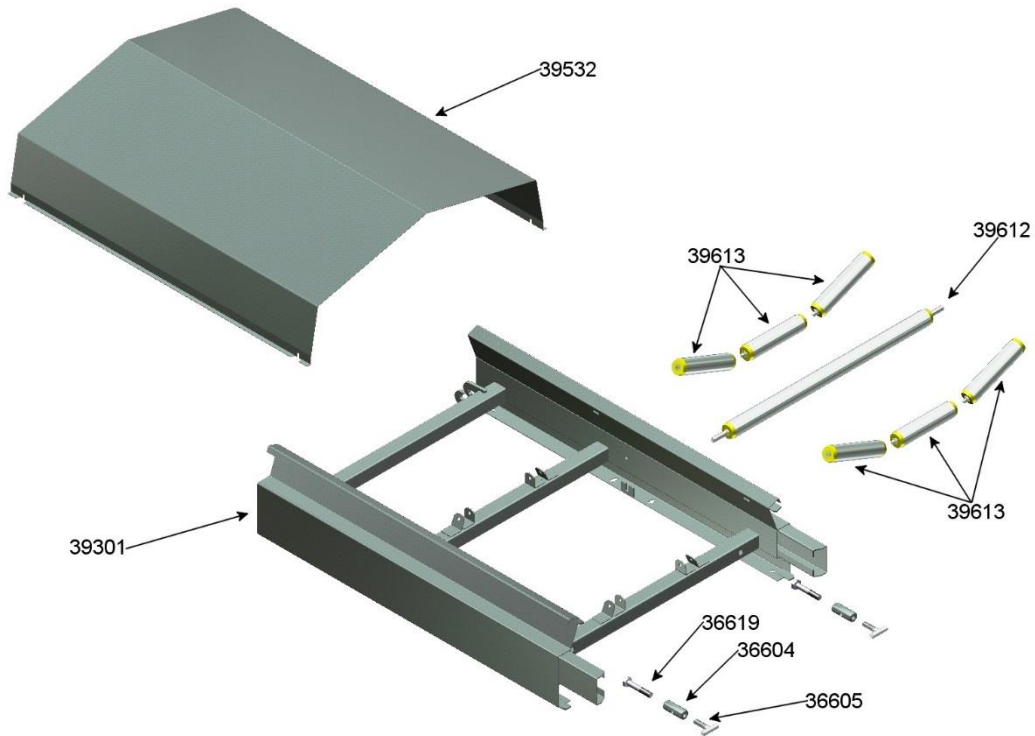

EASIKIT 900 PARTS

901 - HEAD DRIVE UNIT

905 – SNUB HEAD DRIVE UNIT

902 - BASE TENSION UNIT

903 - 1.2m (4ft) SECTION

904 - 2.4m (8ft) SECTION

EK900 PARTS ORDER FORM

Company name:

Your name:

Address:

Tel no:

Post Code:

Your Order no:

E-mail:

EASIKIT 900 HEAD UNIT		
ITEM NO.	DESCRIPTION	QTY
39101	Head Unit Frame	
39106	Drive Drum	
345113	Head Plate (RH)	
345114	Head Plate (LH)	
36107A	Motor Bracket	
39612	Return Roller	
39615A	Disc Return Roller	
39613	Top Roller	
30000-TS	Tracking Stud	
SF40	Head Drum Bearing	
36562	Belt Scraper Side Brackets	
39552	Belt Scraper Blade Clamp	
39554	Belt Scraper Frame	
39555	Polyurethane Scraper Blade	
39560	Head Top Cover	

EASIKIT 900 BASE TENSION UNIT (cont'd)		
ITEM NO.	DESCRIPTION	QTY
36604	Toggle Boss	
36605	Toggle Tee	
36619	Toggle Bolt	
39212	Tail Drum	
39612	Return Roller	
39615A	Disc Return Roller	
39613	Top Roller	
MSF30	Tail Bearing	
36200-Y2	Tensioning Stud	
39500	Small Hopper Frame	
39510	Medium Hopper Frame	
39514	Back Rubber	
36512	Back Rubber Clamp	
36504	Small Side Rubber Clamp	
36508	Small Side Rubber	
36511	Medium Side Rubber Clamp	
36513	Medium Side Rubber	
39520	Tail Guard	

EASIKIT 900 1.2m (4ft) SECTION		
ITEM NO.	DESCRIPTION	QTY
39301	1.2m (4ft) Section Frame	
39612	Return Roller	
39615A	Disc Return Roller	
39613	Top Roller	
36604	Toggle Boss	
36605	Toggle Tee	
36619	Toggle Bolt	
39532	1.2m Top Cover	